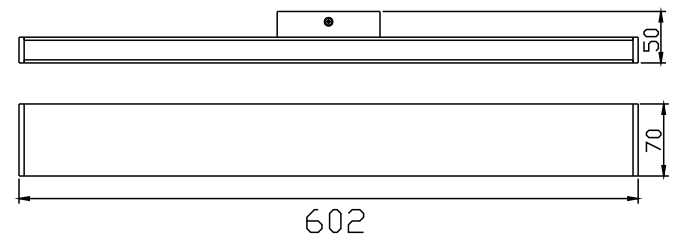

Instruction

Collection: Modern
Series: Vilora
Model: C937-WL-01-18W-N
Wall-mounted

– Wall-mounted

LED x 1
max 18w
1720 lumen

MAYTONI
DECORATIVE LIGHTING

www.maytoni.de