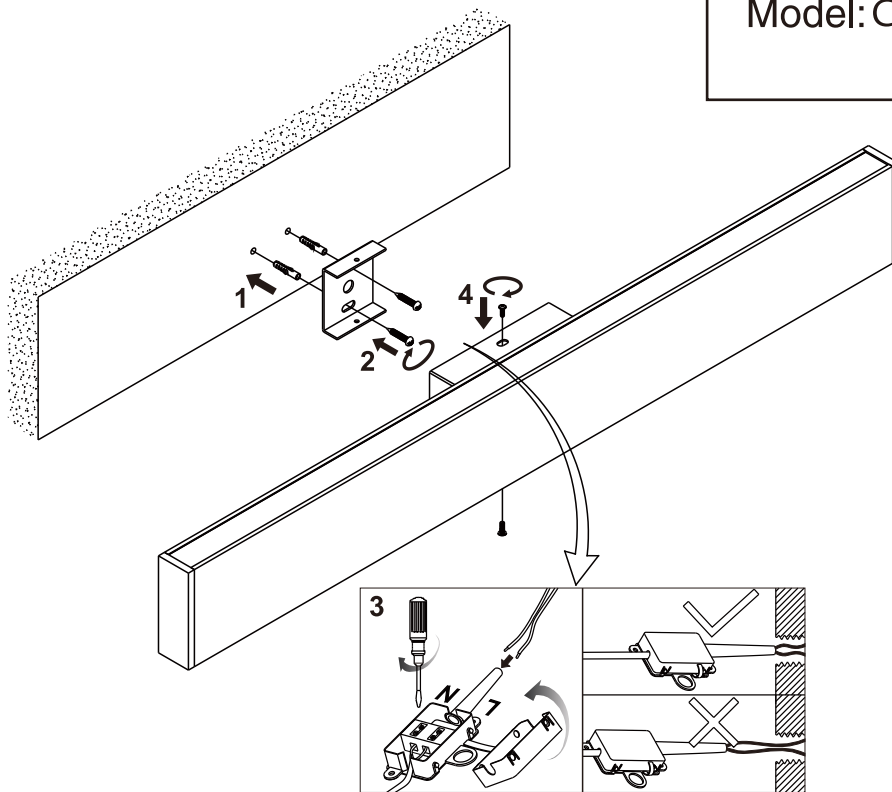

Instruction

Collection: Modern
Series: Vilora
Model: C937-WL-01-18W-N
Wall-mounted

– Wall-mounted

LED x 1
max 18w
1720 lumen

MAYTONI
DECORATIVE LIGHTING

www.maytoni.de