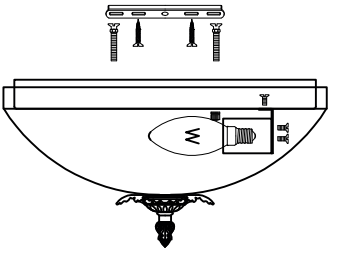

Instruction

Collection: Geometry
Series: Speria
Model: CL900-03-W
Ceiling

420

160

3 x E14 (40w)

MAYTONI
DECORATIVE LIGHTING

www.maytoni.de