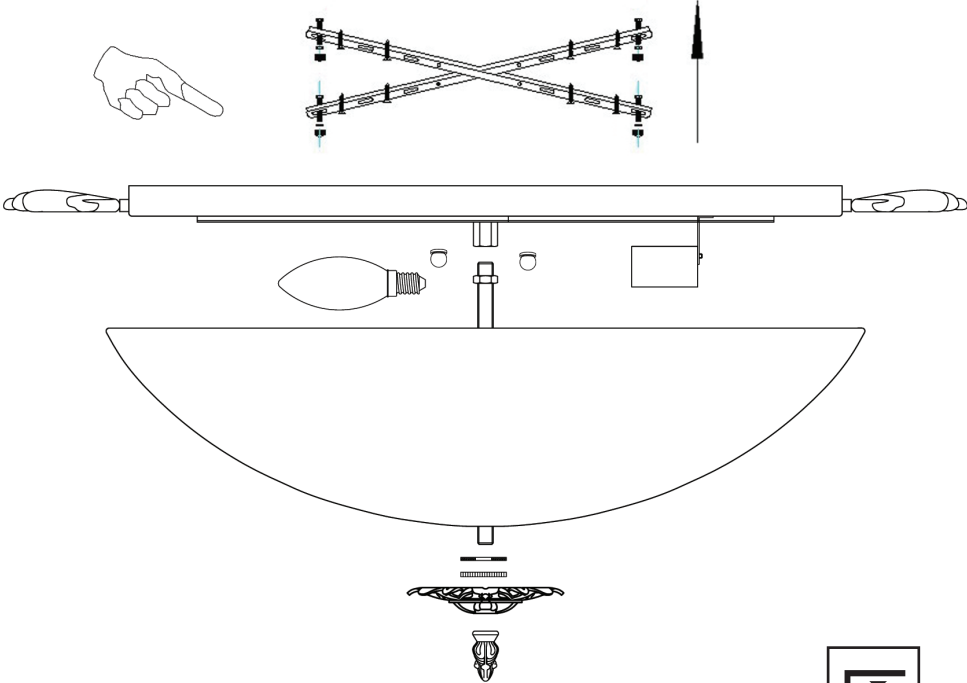

Instruction

Collection: Geometry
Series: Speria
Model: CL900-03-W
Ceiling

420

160

3 x E14 (40w)

MAYTONI
DECORATIVE LIGHTING

www.maytoni.de