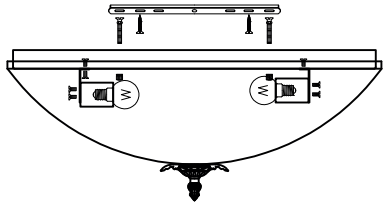

Instruction

Collection: Geometry
Series: Speria
Model: CL900-05-W
Ceiling

640

200

5 x E14 (40w)

MAYTONI
DECORATIVE LIGHTING

www.maytoni.de