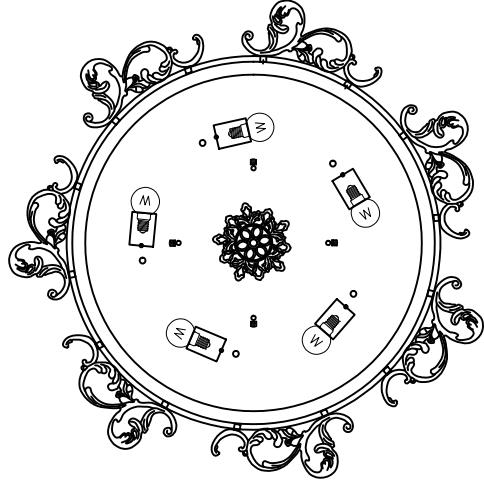

Instruction

Collection: Geometry
Series: Speria
Model: CL900-05-W
Ceiling

640

200

5 x E14 (40w)

MAYTONI
DECORATIVE LIGHTING

www.maytoni.de