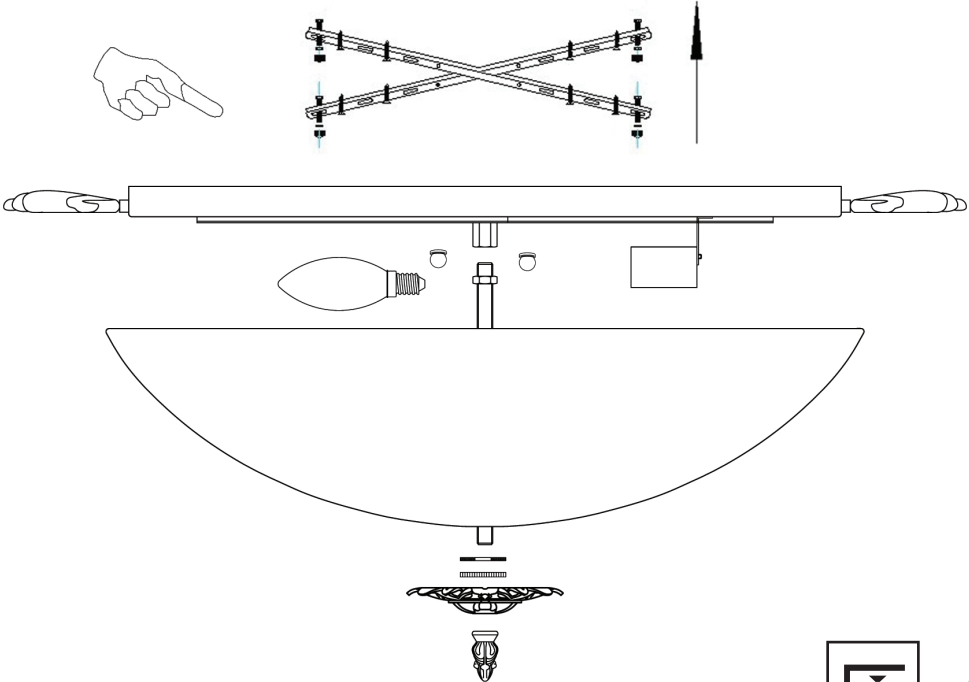

Instruction

Collection: Geometry
Series: Speria
Model: CL900-05-W
Ceiling

640

200

5 x E14 (40w)

MAYTONI
DECORATIVE LIGHTING

www.maytoni.de