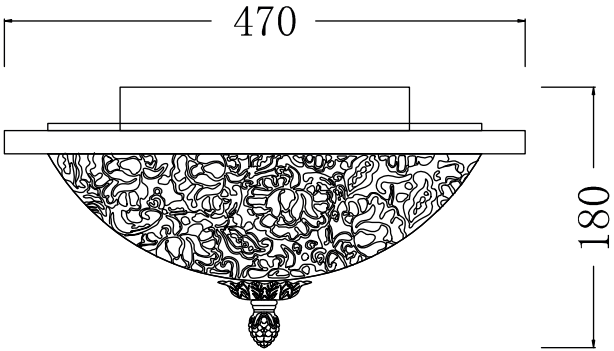

Instruction

Collection: Geometry
Series: Aritos
Model: CL906-04-R
Ceiling

4 x E27 (40w)

MAYTONI
DECORATIVE LIGHTING

www.maytoni.de