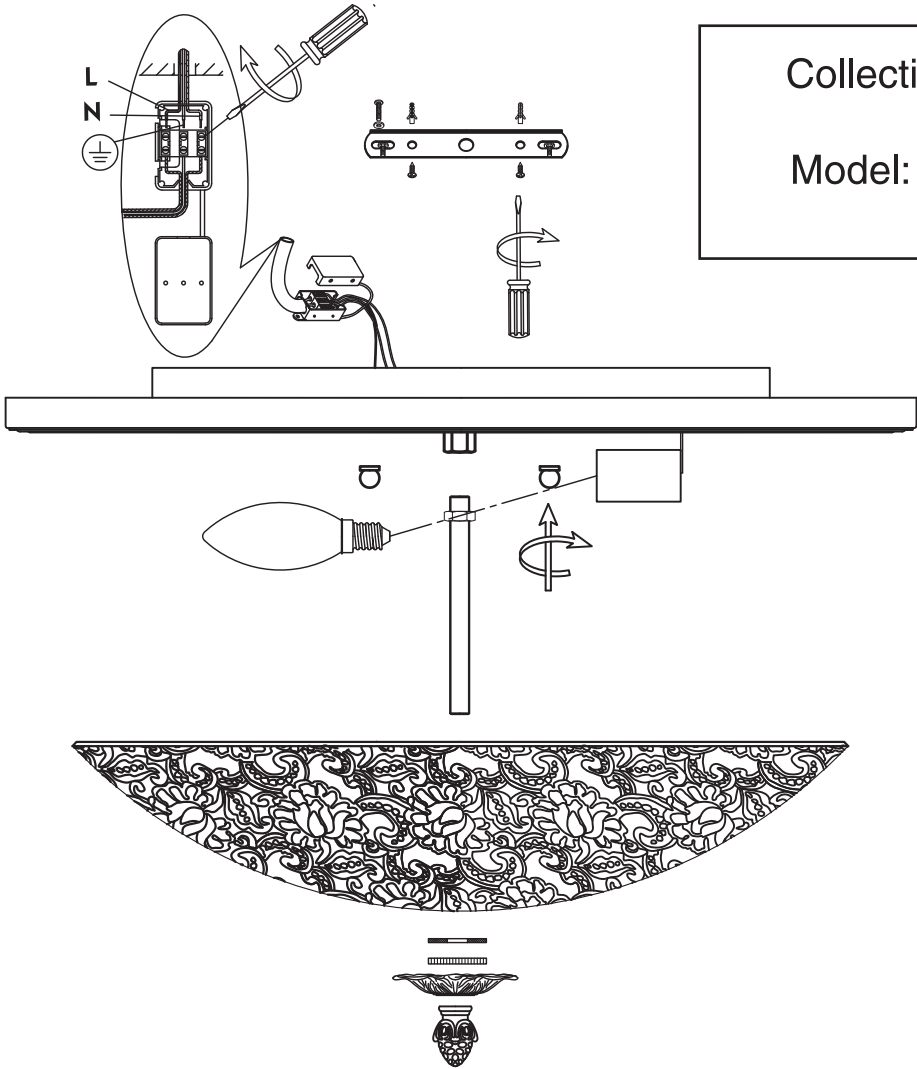

Instruction

Collection: Geometry
Series: Aritos
Model: CL906-04-R
Ceiling

4 x E27 (40w)

MAYTONI
DECORATIVE LIGHTING

www.maytoni.de