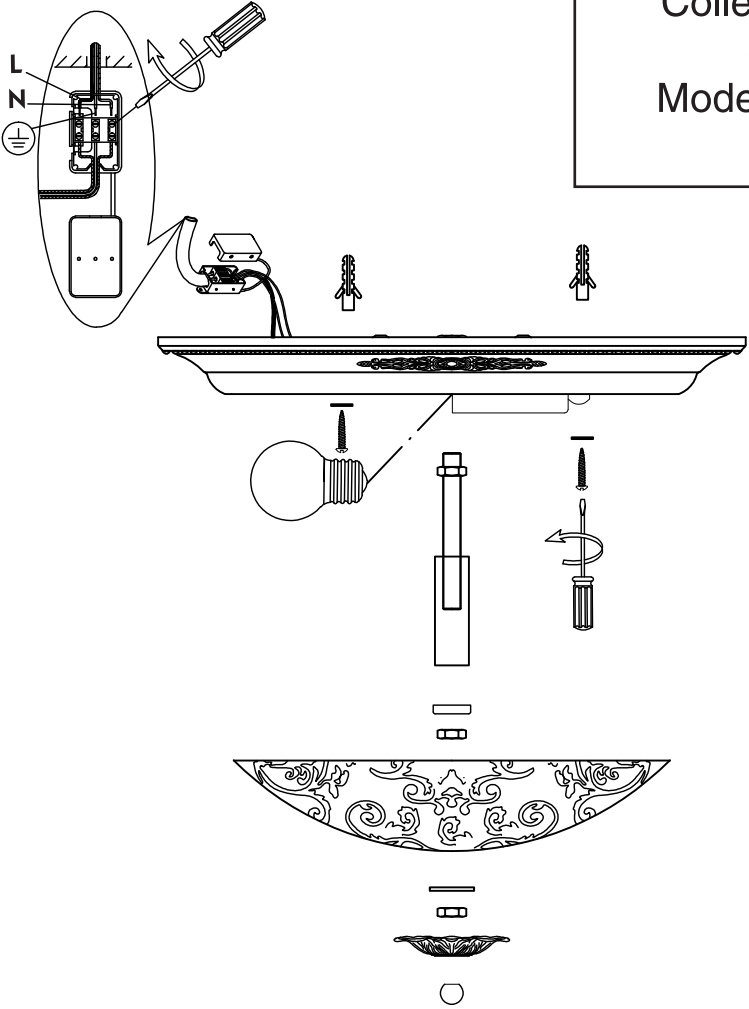

# Instruction

Collection: Geometry  
Series: Diametrik  
Model: CL907-02-W  
Ceiling

  
2 x E14 (40w)

**MAYTONI**  
DECORATIVE LIGHTING

[www.maytoni.de](http://www.maytoni.de)