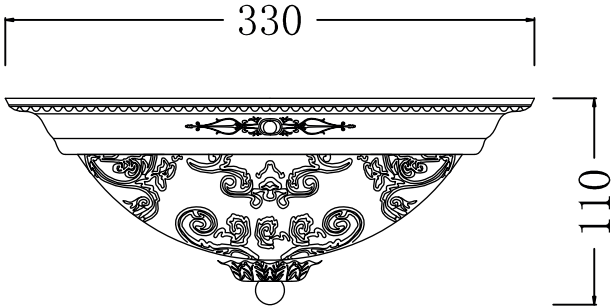

# Instruction

Collection: Geometry  
Series: Diametrik  
Model: CL907-02-W  
Ceiling

  
2 x E14 (40w)

**MAYTONI**  
DECORATIVE LIGHTING

[www.maytoni.de](http://www.maytoni.de)