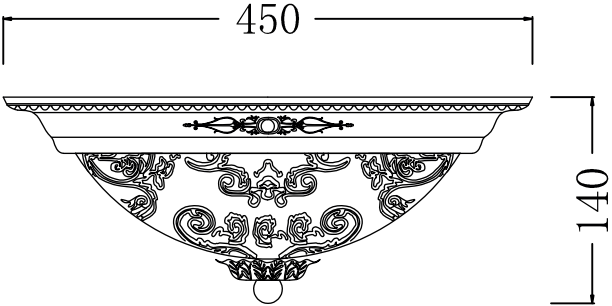

Instruction

Collection: Geometry
Series: Diametrik
Model: CL907-03-R
Ceiling

3 x E27 (40w)

MAYTONI
DECORATIVE LIGHTING

www.maytoni.de