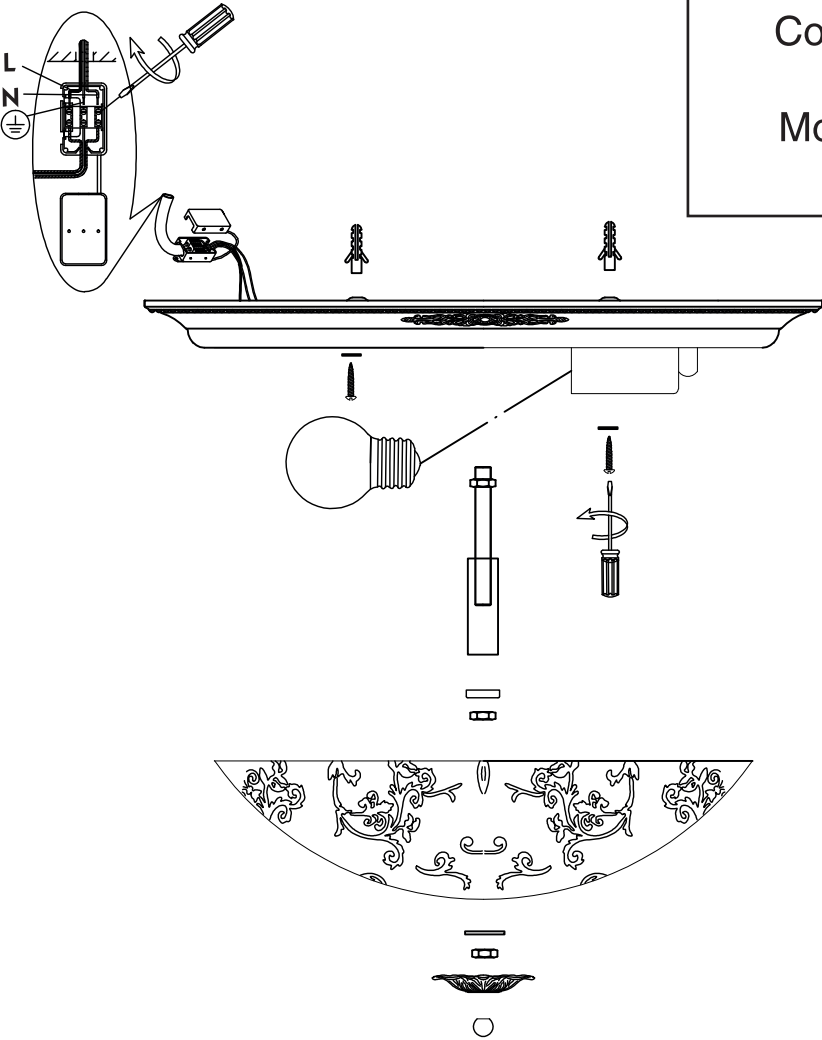

Instruction

Collection: Geometry
Series: Diametrik
Model: CL907-03-R
Ceiling

3 x E27 (40w)

MAYTONI
DECORATIVE LIGHTING

www.maytoni.de