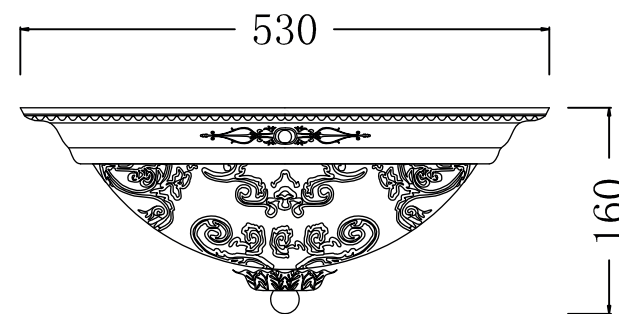

# Instruction

Collection: Geometry  
Series: Diametrik  
Model: CL907-06-R  
Ceiling

6 x E27 (40w)

**MAYTONI**  
DECORATIVE LIGHTING

[www.maytoni.de](http://www.maytoni.de)