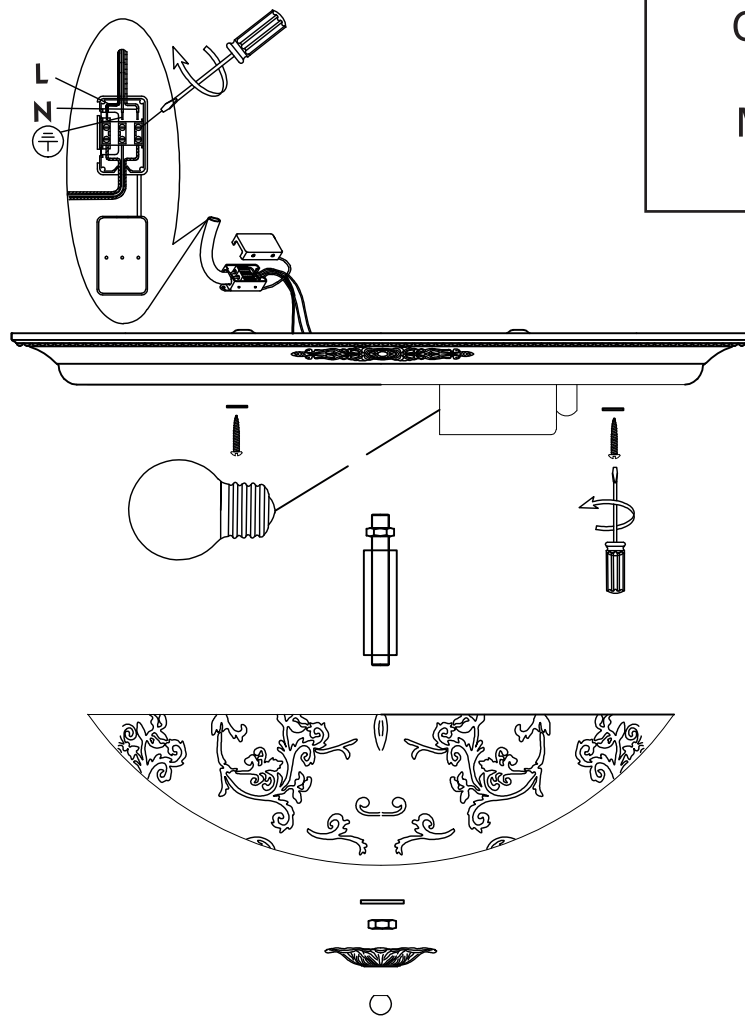

# Instruction

Collection: Geometry  
Series: Diametrik  
Model: CL907-06-R  
Ceiling

6 x E27 (40w)

**MAYTONI**  
DECORATIVE LIGHTING

[www.maytoni.de](http://www.maytoni.de)