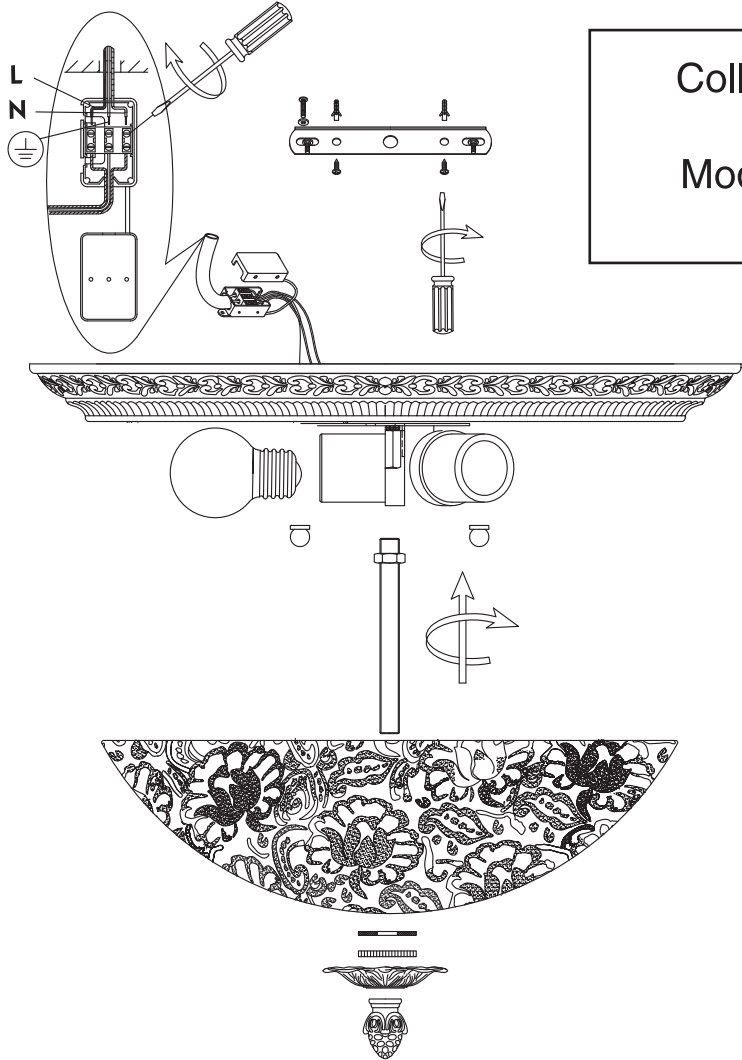

# Instruction

Collection: Geometry  
Series: Pascal  
Model: CL908-03-R  
Ceiling

3 x E27 (40w)

**MAYTONI**  
DECORATIVE LIGHTING

[www.maytoni.de](http://www.maytoni.de)