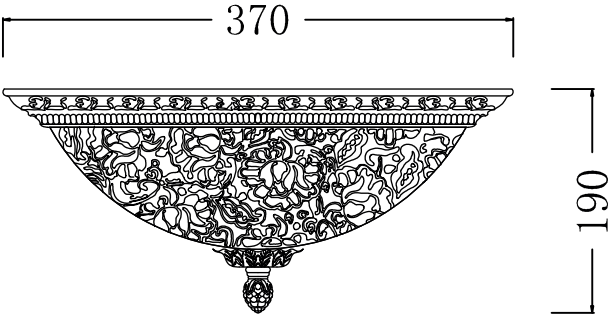

# Instruction

Collection: Geometry  
Series: Pascal  
Model: CL908-03-R  
Ceiling

3 x E27 (40w)

**MAYTONI**  
DECORATIVE LIGHTING

[www.maytoni.de](http://www.maytoni.de)