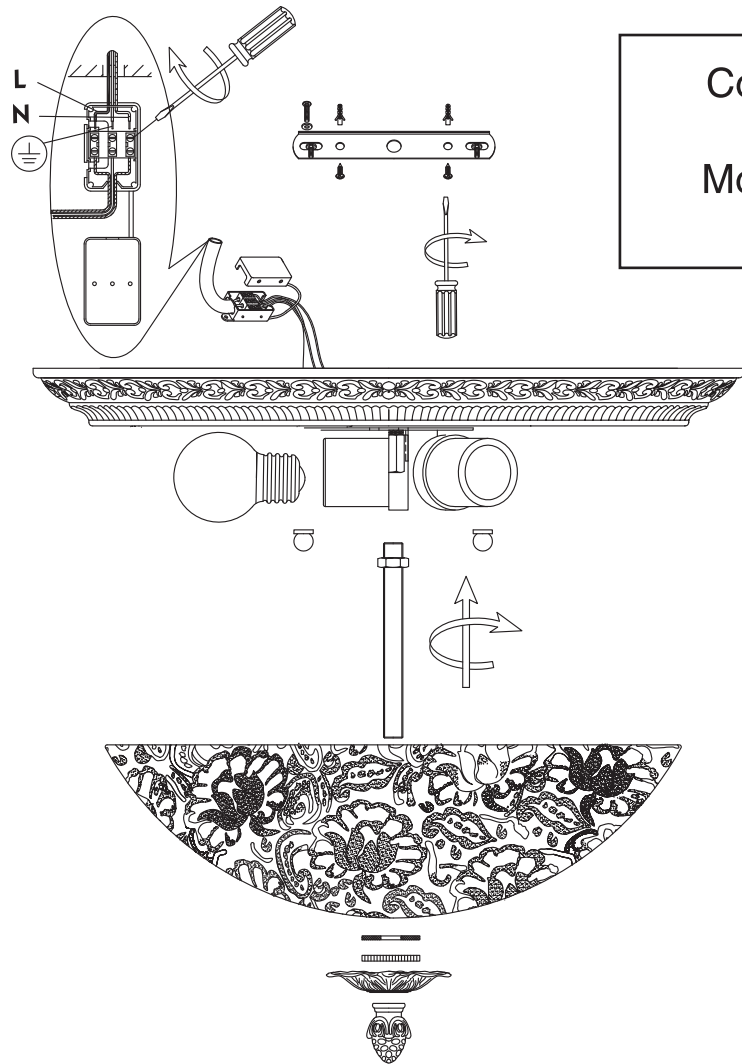

Instruction

Collection: Geometry
Series: Pascal
Model: CL908-03-W
Ceiling

3 x E27 (40w)

MAYTONI
DECORATIVE LIGHTING

www.maytoni.de