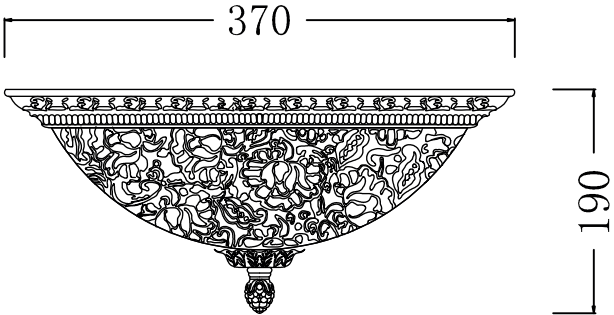

Instruction

Collection: Geometry
Series: Pascal
Model: CL908-03-W
Ceiling

3 x E27 (40w)

MAYTONI
DECORATIVE LIGHTING

www.maytoni.de