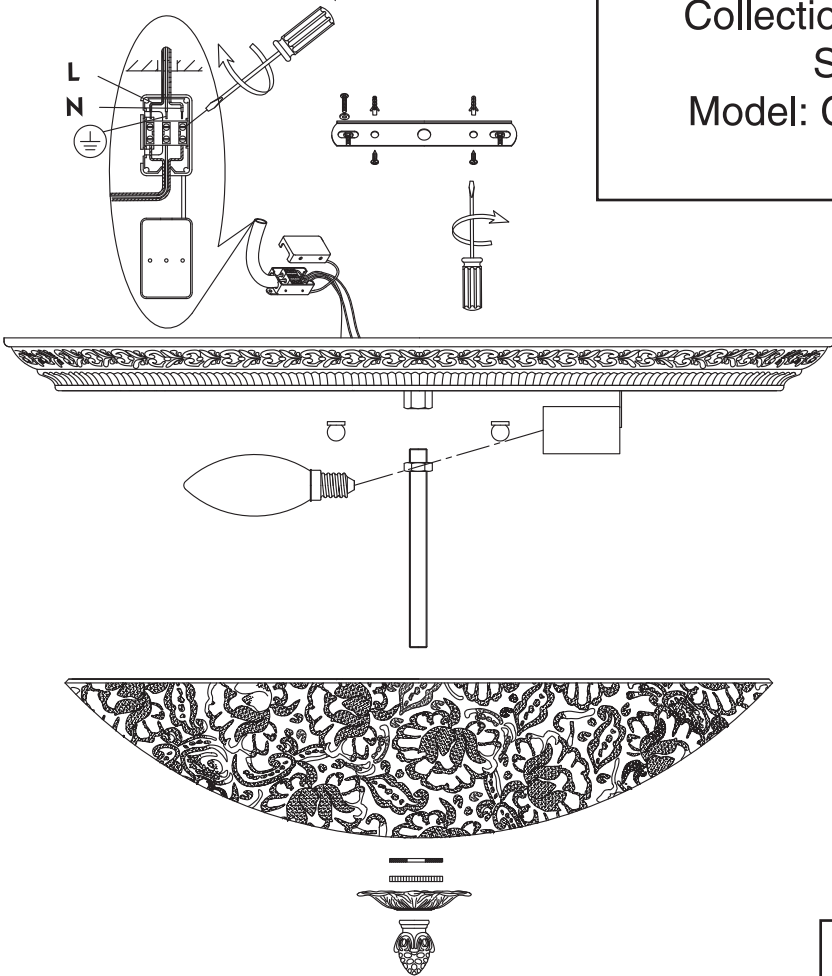

Instruction

Collection: Geometry
Series: Pascal
Model: CL908-04-R
Ceiling

4 x E27 (40w)

MAYTONI
DECORATIVE LIGHTING

www.maytoni.de