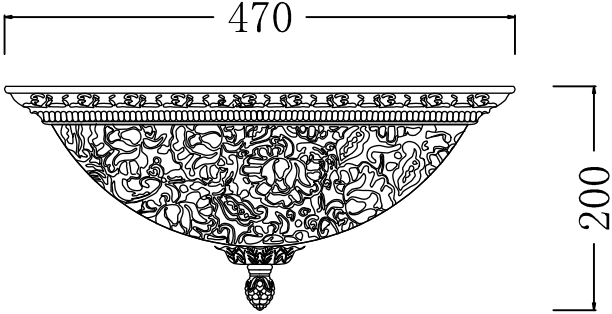

Instruction

Collection: Geometry
Series: Pascal
Model: CL908-04-R
Ceiling

4 x E27 (40w)

MAYTONI
DECORATIVE LIGHTING

www.maytoni.de