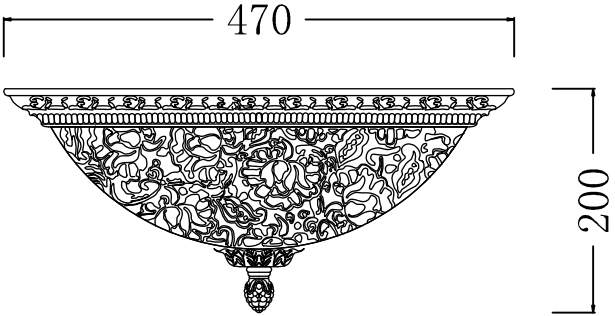

# Instruction

Collection: Geometry  
Series: Pascal  
Model: CL908-04-W  
Ceiling

4 x E27 (40w)

**MAYTONI**  
DECORATIVE LIGHTING

[www.maytoni.de](http://www.maytoni.de)