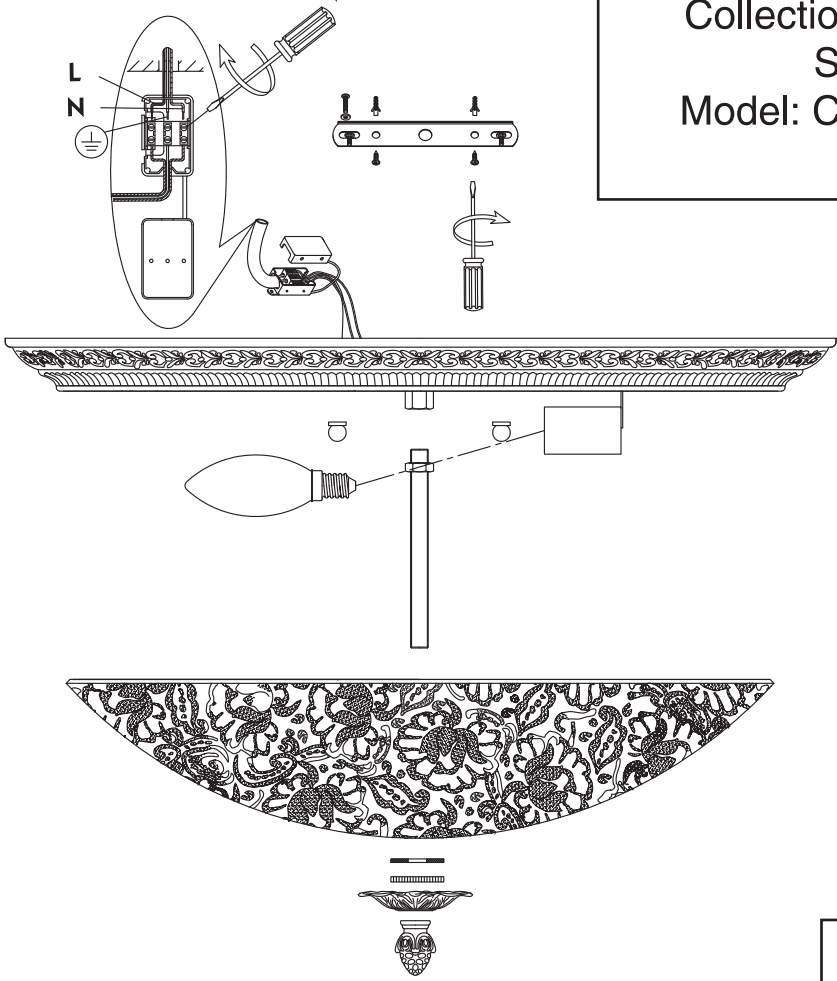

# Instruction

Collection: Geometry  
Series: Pascal  
Model: CL908-04-W  
Ceiling

4 x E27 (40w)

**MAYTONI**  
DECORATIVE LIGHTING

[www.maytoni.de](http://www.maytoni.de)