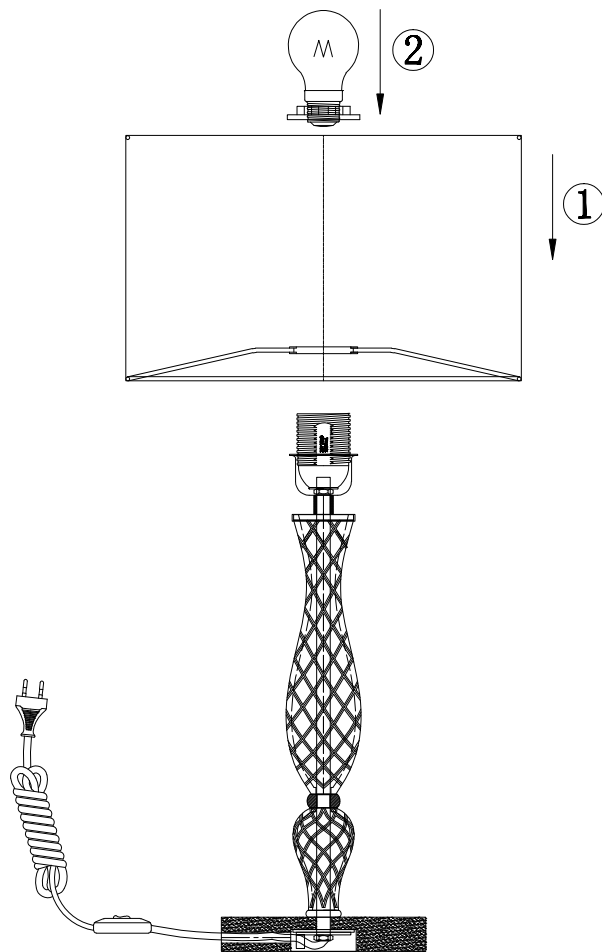

Instruction

DIA006TL-01CH

1 x E27 (40W)

Model: DIA006TL-01CH
Collection: Diamant Crystal
Series: Maddi

Table Lamps