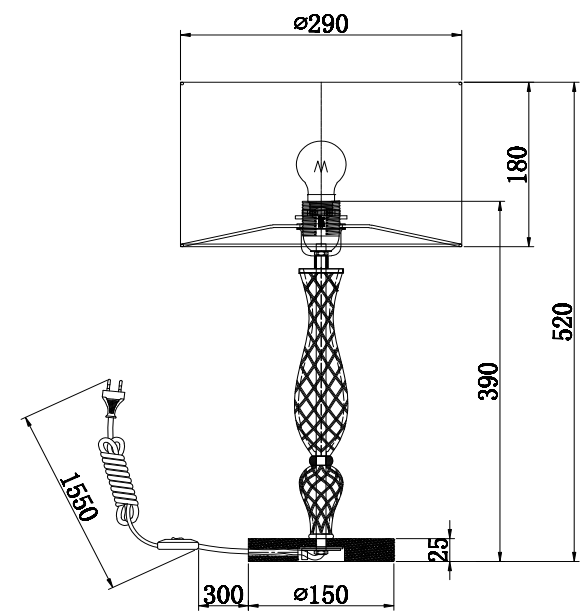

Instruction

DIA006TL-01CH

1 x E27 (40W)

Model: DIA006TL-01CH
Collection: Diamant Crystal
Series: Maddi

Table Lamps