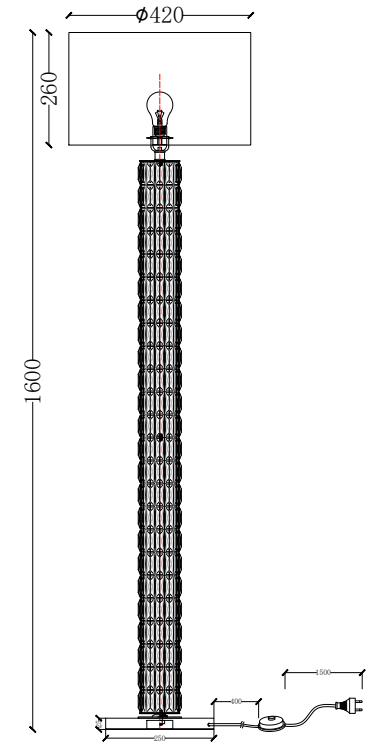

Instruction

DIA008FL-01CH

1 x E27 (60W)

Model: DIA008FL-01CH
Collection: Modern

Floor Lamps