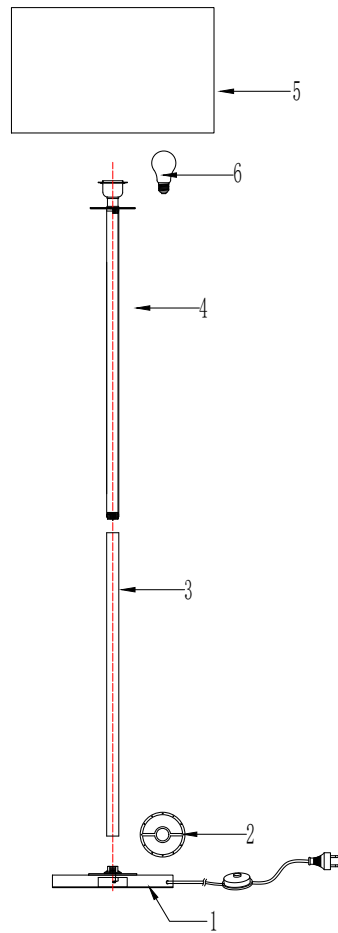

Instruction

DIA008FL-01CH

1 x E27 (60W)

Model: DIA008FL-01CH
Collection: Modern

Floor Lamps