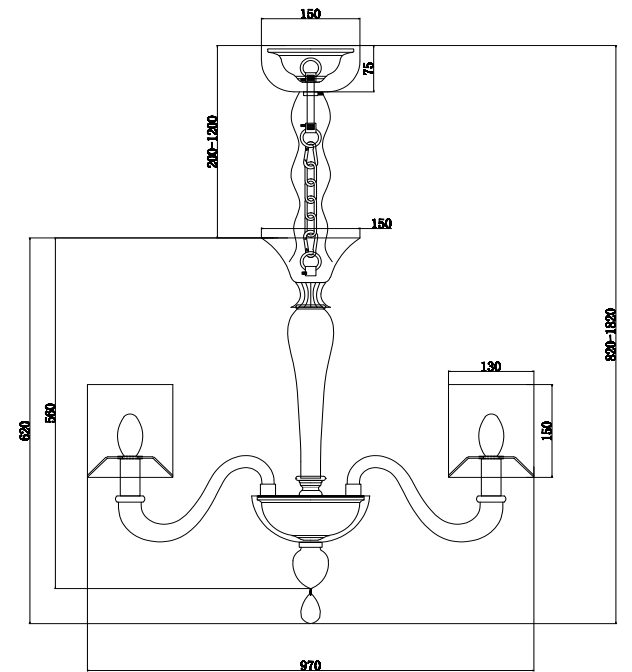

Instruction

DIA012PL-12TR

12 x E14 (40W)

Model: DIA012PL-12TR
Collection: Diamant Crystal
Series: Leti

Ceiling Lamps