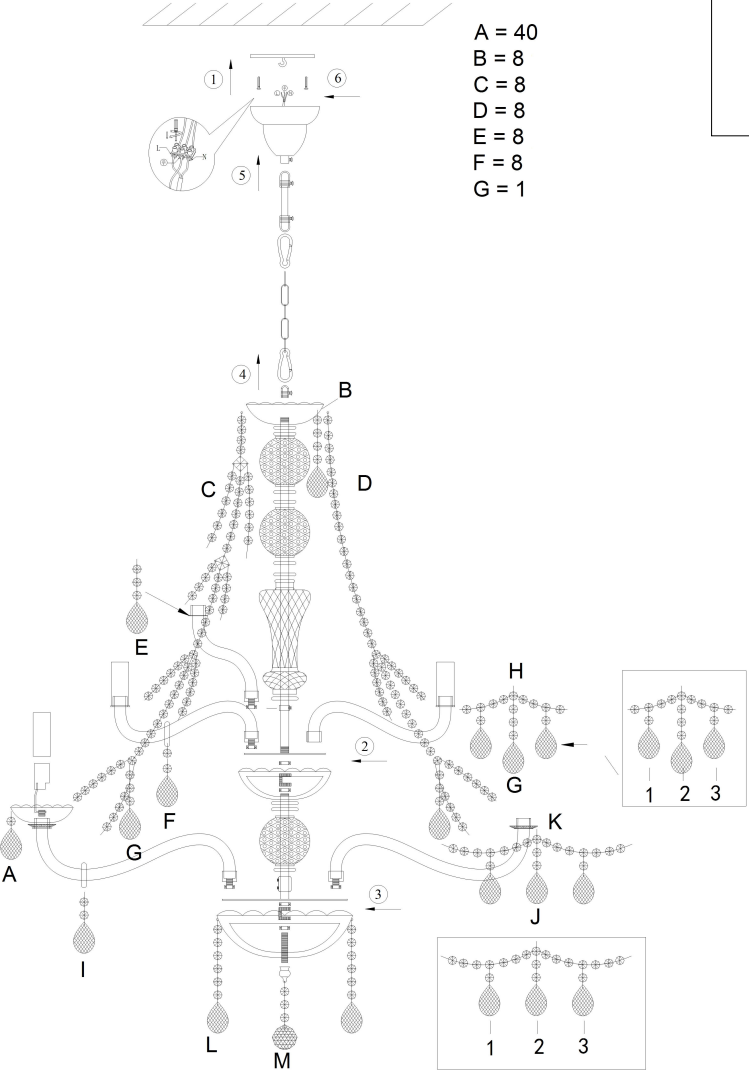

Instruction

Collection: DIAMANT CRYSTAL

Series: BEATRIX

Model: DIA019-21-G

Ceiling

21 x E14 (60W)

MAYTONI
 DECORATIVE LIGHTING

www.maytoni.de