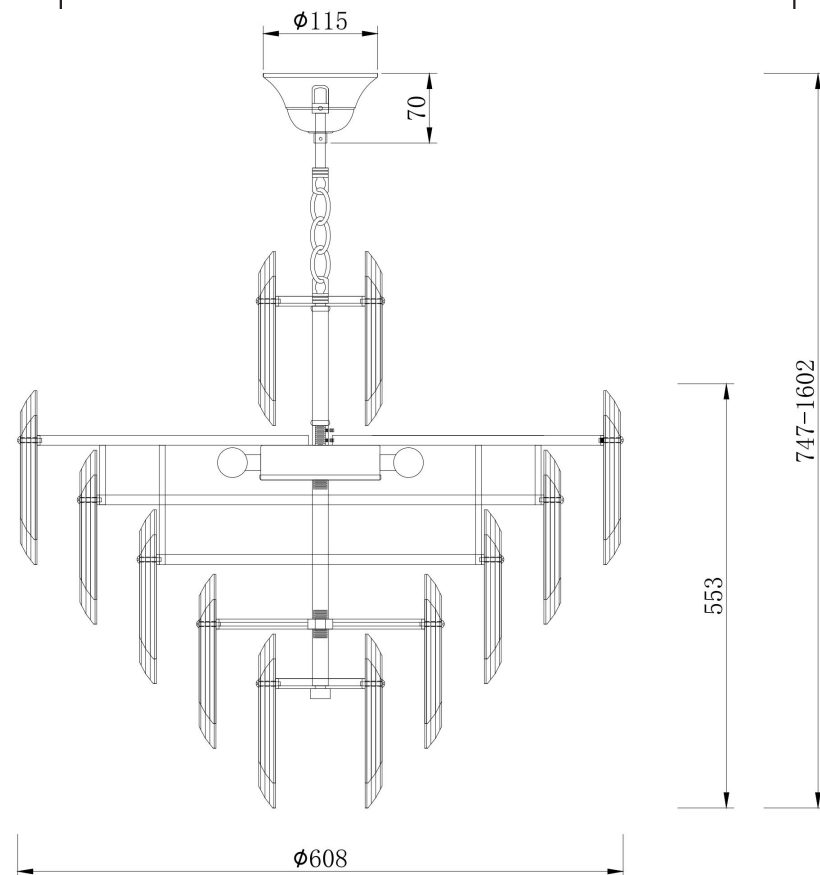

Two sizes of crystal hole spacing hanging.
Start from the bottom iron circle.

Model: DIA200PL-08G
Collection: Neoclassic