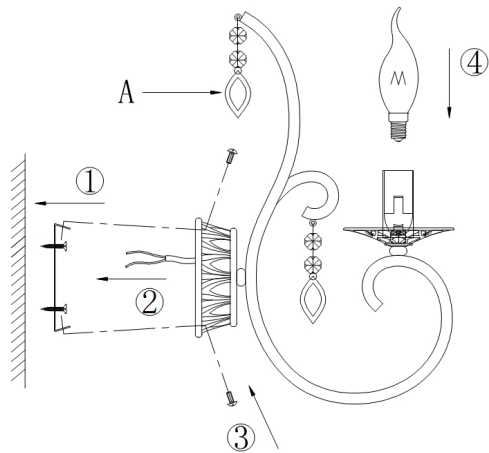

Instruction

Collection: DIAMANT CRYSTAL

Series: ERTE

Model: DIA284-01-N

Wall

A=2

- Wall

1 x E14 (60W)