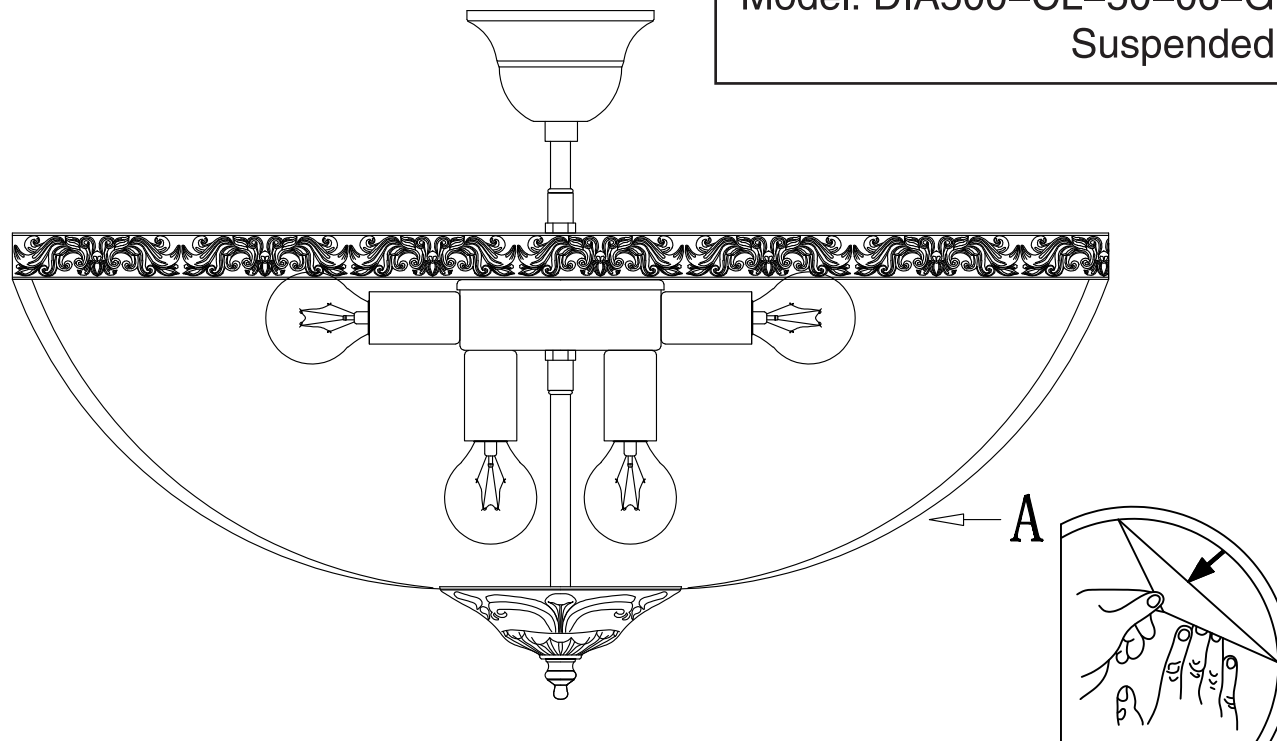

Instruction

Collection: Diamant crystal
Series: Tiara
Model: DIA500-CL-50-06-G
Suspended

REMOVE COVER
BEFORE USING LAMP

- Suspended

9 x E14 (60w)

MAYTONI
DECORATIVE LIGHTING

www.maytoni.de