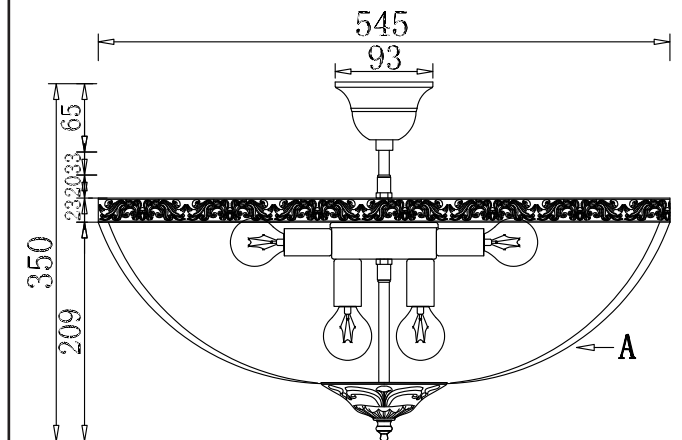

Instruction

Collection: Diamant crystal
Series: Tiara
Model: DIA500-CL-50-06-G
Suspended

REMOVE COVER
BEFORE USING LAMP

- Suspended

9 x E14 (60w)

MAYTONI
DECORATIVE LIGHTING

www.maytoni.de