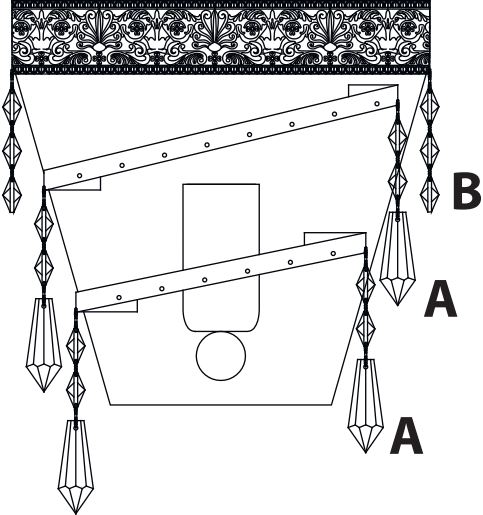

# Instruction

Collection: Diamanr crystal  
Series: Cascade  
Model: DIA522-WL-01-G  
Wall Lamps

– Wall Lamps

1 x E14 (60w)

**MAYTONI**  
DECORATIVE LIGHTING

[www.maytoni.de](http://www.maytoni.de)