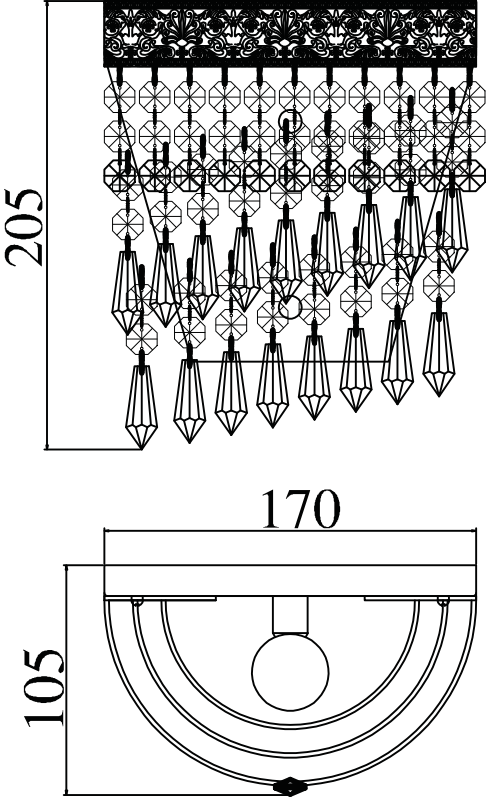

# Instruction

Collection: Diamanr crystal  
Series: Cascade  
Model: DIA522-WL-01-G  
Wall Lamps

– Wall Lamps

1 x E14 (60w)

**MAYTONI**  
DECORATIVE LIGHTING

[www.maytoni.de](http://www.maytoni.de)