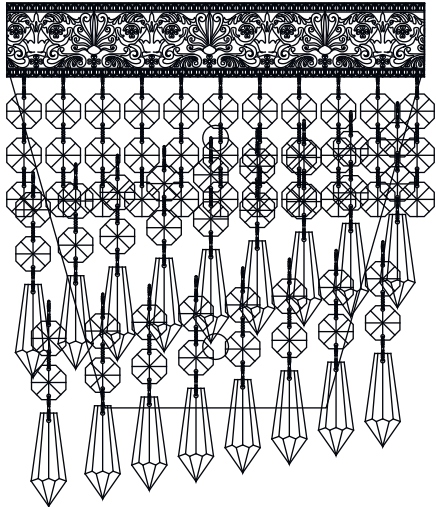

# Instruction

Collection: Diamanr crystal  
Series: Cascade  
Model: DIA522-WL-01-G  
Wall Lamps

– Wall Lamps

1 x E14 (60w)

**MAYTONI**  
DECORATIVE LIGHTING

[www.maytoni.de](http://www.maytoni.de)