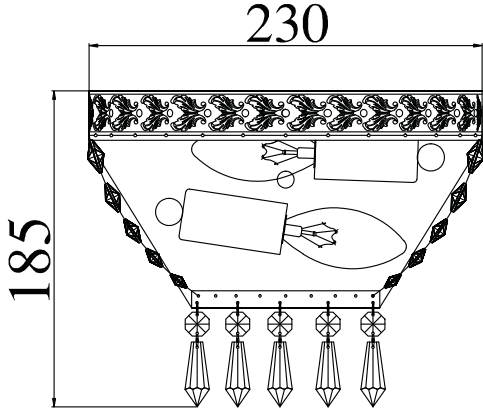

Instruction

Collection: Diamant crystal
Series: Bella
Model: DIA750-WB01-WG
Wall-mounted

A = 8
B = 15

– Wall-mounted

2 x E14 (60w)

MAYTONI
DECORATIVE LIGHTING

www.maytoni.de