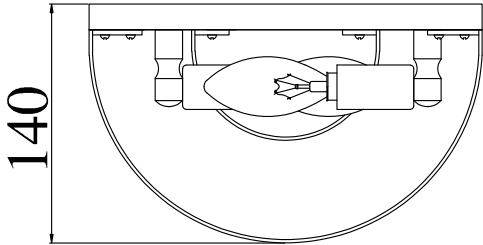

Instruction

Collection: Diamant crystal
Series: Bella
Model: DIA750-WB01-WG
Wall-mounted

A = 8
B = 15

– Wall-mounted

2 x E14 (60w)

MAYTONI
DECORATIVE LIGHTING

www.maytoni.de