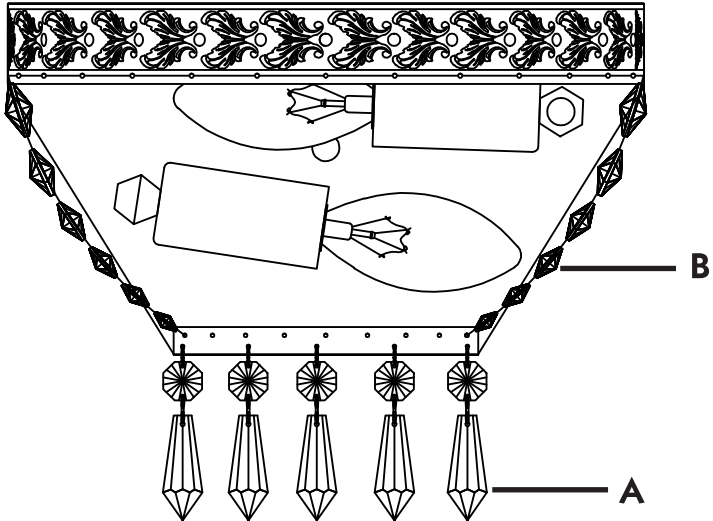

Instruction

Collection: Diamant crystal
Series: Bella
Model: DIA750-WB01-WG
Wall-mounted

A = 8
B = 15

– Wall-mounted

2 x E14 (60w)

MAYTONI
DECORATIVE LIGHTING

www.maytoni.de