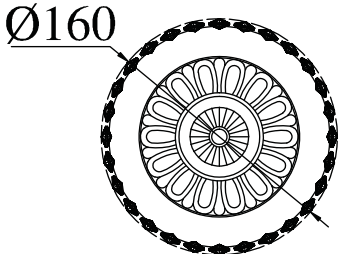

Instruction

Collection: Diamant crystal
Series: Bella
Model: DIA750-WB11-WG
Mobile

2 x E14 (60w)

MAYTONI
DECORATIVE LIGHTING

www.maytoni.de