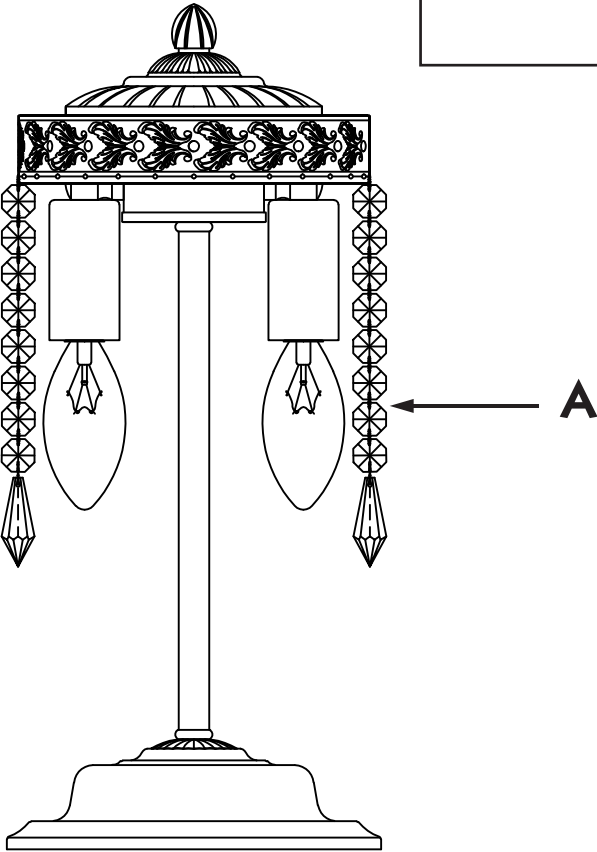

Instruction

Collection: Diamant crystal
Series: Bella
Model: DIA750-WB11-WG
Mobile

2 x E14 (60w)

MAYTONI
DECORATIVE LIGHTING

www.maytoni.de