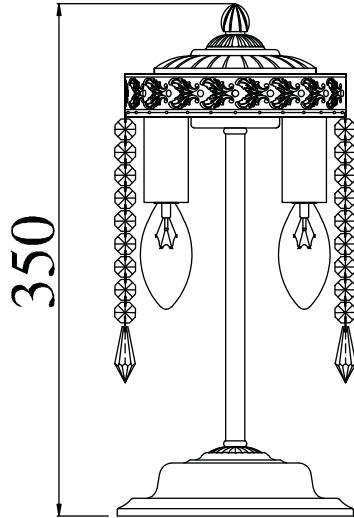

Instruction

Collection: Diamant crystal
Series: Bella
Model: DIA750-WB11-WG
Mobile

2 x E14 (60w)

MAYTONI
DECORATIVE LIGHTING

www.maytoni.de