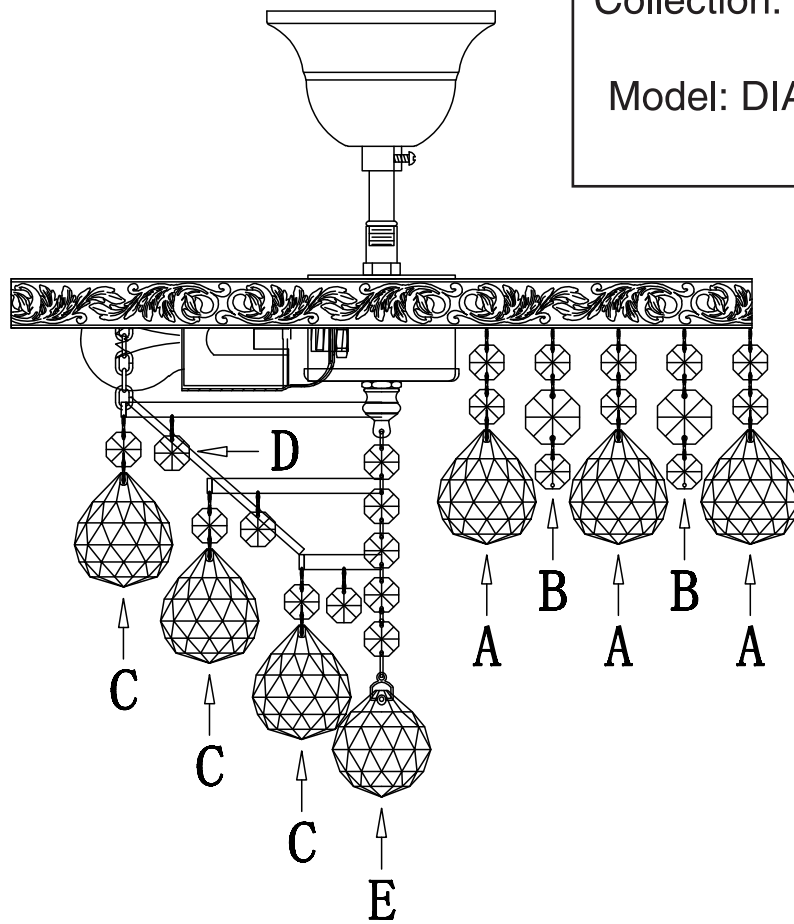

Instruction

Collection: Diamant crystal
Series: Gala
Model: DIA783-CL-04-N
Suspended

4 x E27 (60w)

MAYTONI
DECORATIVE LIGHTING

www.maytoni.de