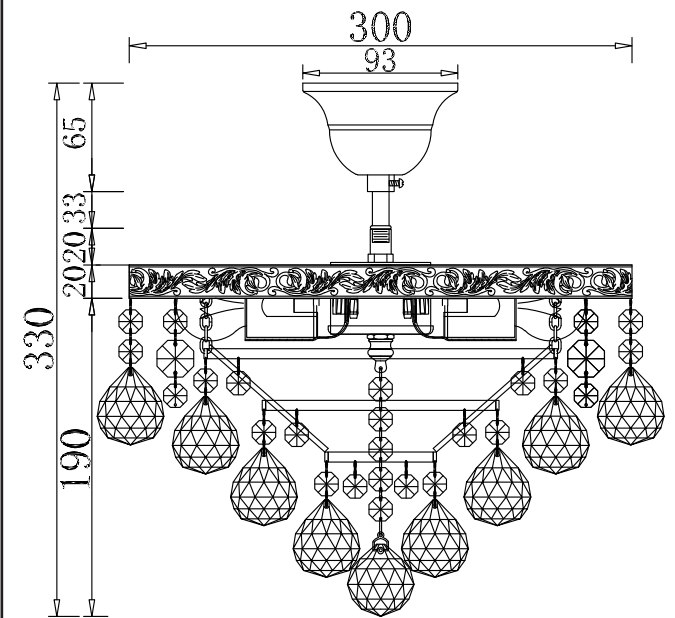

Instruction

Collection: Diamant crystal
Series: Gala
Model: DIA783-CL-04-N
Suspended

4 x E27 (60w)

MAYTONI
DECORATIVE LIGHTING

www.maytoni.de