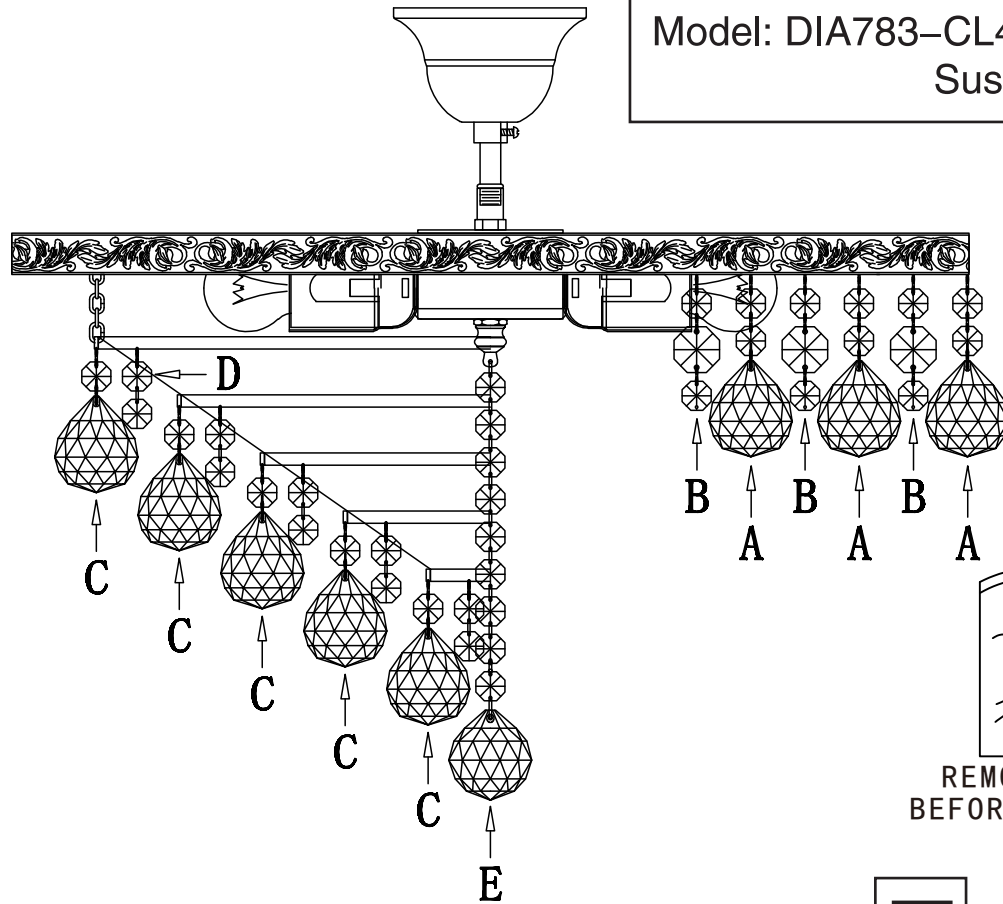

Instruction

Collection: Diamant crystal
Series: Gala
Model: DIA783-CL46-6-N
Suspended

REMOVE COVER
BEFORE USING LAMP

- Suspended

6 x E27 (60w)

MAYTONI
DECORATIVE LIGHTING

www.maytoni.de