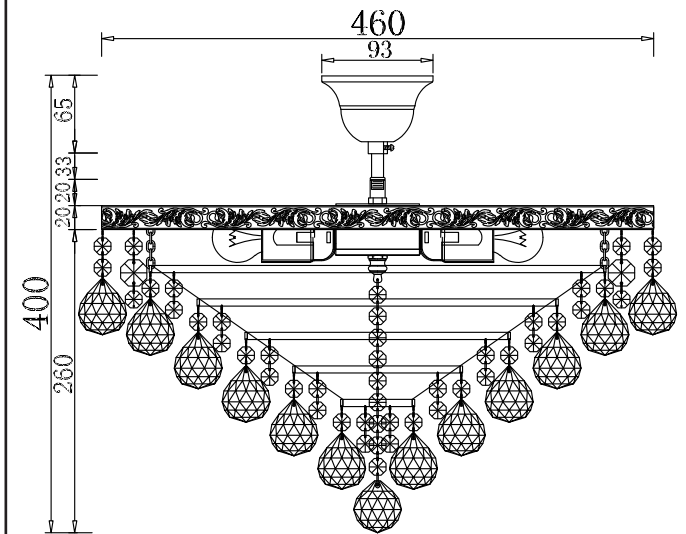

Instruction

Collection: Diamant crystal
Series: Gala
Model: DIA783-CL46-6-N
Suspended

REMOVE COVER
BEFORE USING LAMP

- Suspended

6 x E27 (60w)

MAYTONI
DECORATIVE LIGHTING

www.maytoni.de