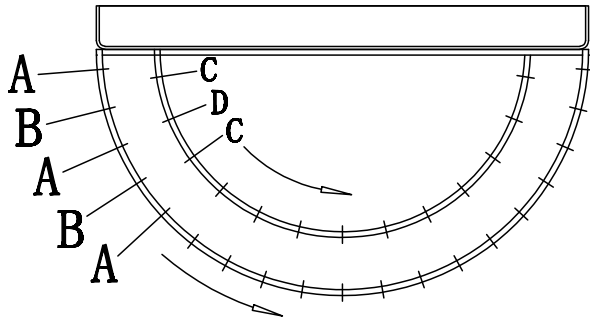

Instruction

Collection: Diamant crystal
 Series: Gala
 Model: DIA783-WL-01-G
 Wall-mounted

 1 x E27 (60w)

MAYTONI
 DECORATIVE LIGHTING
www.maytoni.de