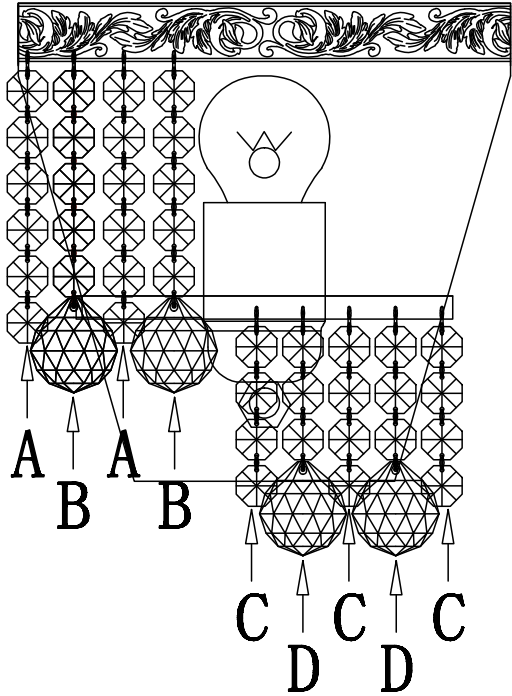

Instruction

Collection: Diamant crystal
 Series: Gala
 Model: DIA783-WL-01-G
 Wall-mounted

 1 x E27 (60w)

MAYTONI
 DECORATIVE LIGHTING
www.maytoni.de