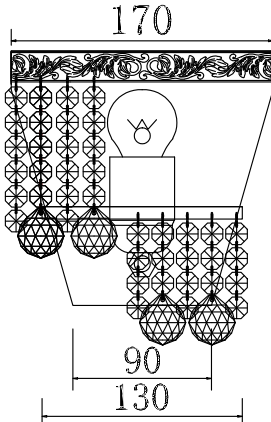

Instruction

Collection: Diamant crystal
 Series: Gala
 Model: DIA783-WL-01-G
 Wall-mounted

 1 x E27 (60w)

MAYTONI
 DECORATIVE LIGHTING
www.maytoni.de