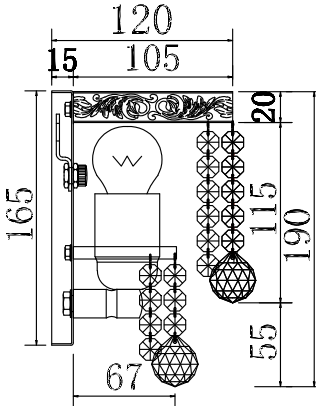

Instruction

Collection: Diamant crystal
 Series: Gala
 Model: DIA783-WL-01-G
 Wall-mounted

 1 x E27 (60w)

MAYTONI
 DECORATIVE LIGHTING
www.maytoni.de