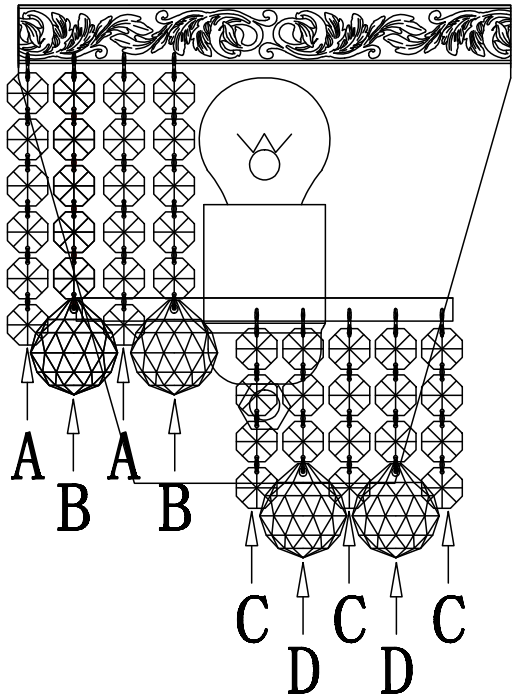

# Instruction

Collection: Diamant crystal  
 Series: Gala  
 Model: DIA783-WL-01-N  
 Wall-mounted

1 x E27 (60w)

**MAYTONI**  
 DECORATIVE LIGHTING

[www.maytoni.de](http://www.maytoni.de)