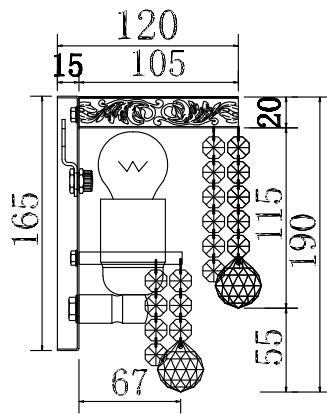

# Instruction

Collection: Diamant crystal  
 Series: Gala  
 Model: DIA783-WL-01-N  
 Wall-mounted

1 x E27 (60w)

**MAYTONI**  
 DECORATIVE LIGHTING

[www.maytoni.de](http://www.maytoni.de)