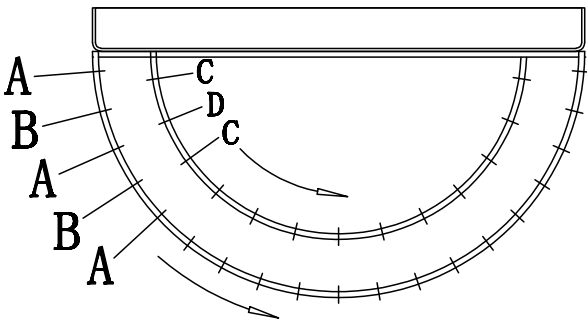

# Instruction

Collection: Diamant crystal  
 Series: Gala  
 Model: DIA783-WL-01-N  
 Wall-mounted

1 x E27 (60w)

**MAYTONI**  
 DECORATIVE LIGHTING

[www.maytoni.de](http://www.maytoni.de)