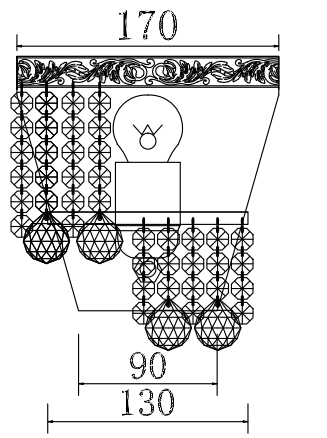

# Instruction

Collection: Diamant crystal  
 Series: Gala  
 Model: DIA783-WL-01-N  
 Wall-mounted

1 x E27 (60w)

**MAYTONI**  
 DECORATIVE LIGHTING

[www.maytoni.de](http://www.maytoni.de)