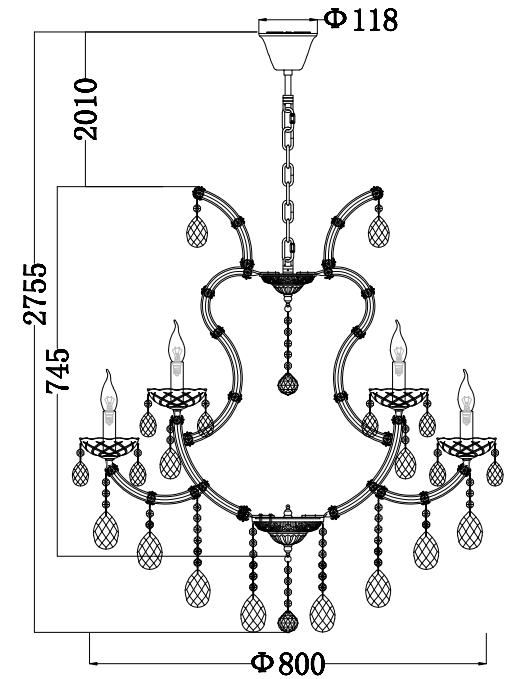

Instruction

DIA881-PL-15-G

CRYSTAL INSTRUCTION :

- A = 5pcs
- A1 = 5pcs
- A2 = 5pcs
- B = 1pcs
- C = 5pcs
- C1 = 5pcs
- C2 = 5pcs
- D = 5pcs
- D1 = 5pcs
- D2 = 5pcs
- E = 10pcs
- E1 = 10pcs
- E2 = 10pcs
- F = 10pcs
- F1 = 5pcs
- F2 = 5pcs
- G = 5pcs
- G1 = 5pcs
- G2 = 5pcs
- H = 5pcs
- I = 1pcs
- J = 60pcs

15 x E14 (40W)

Model: DIA881-PL-15-G
Collection: Royal Classic
Series: Doris

Ceiling Lamps