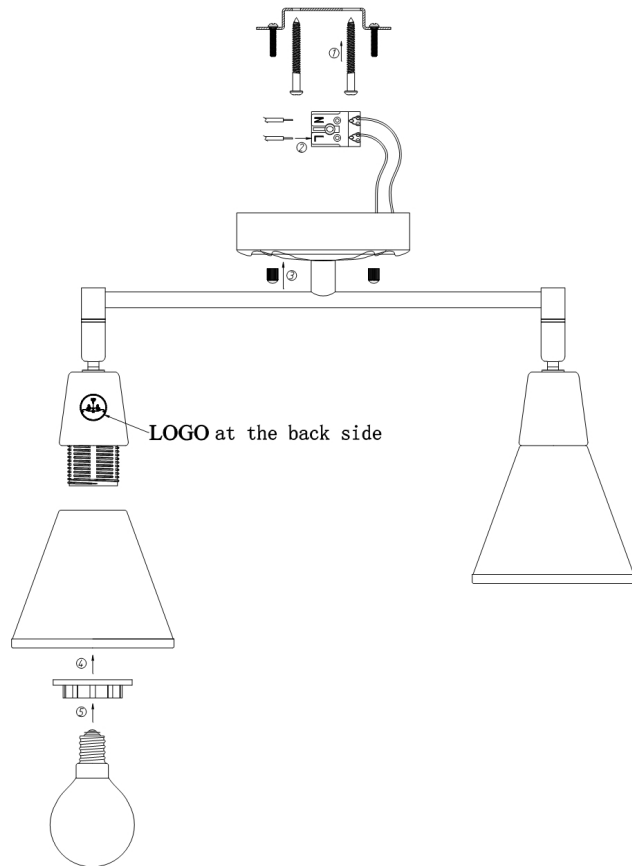

# Instruction

Collection: SPOT  
Series: LUTHER  
Model: ECO008-02-G  
Wall & ceiling

- Wall & ceiling

2 x E14 (40W)

**MAYTONI**  
DECORATIVE LIGHTING

[www.maytoni.de](http://www.maytoni.de)