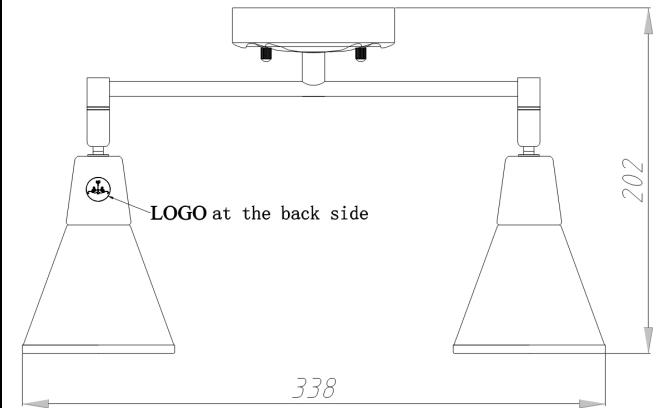

# Instruction

Collection: SPOT  
Series: LUTHER  
Model: ECO008-02-G  
Wall & ceiling

- Wall & ceiling

2 x E14 (40W)

**MAYTONI**  
DECORATIVE LIGHTING

[www.maytoni.de](http://www.maytoni.de)