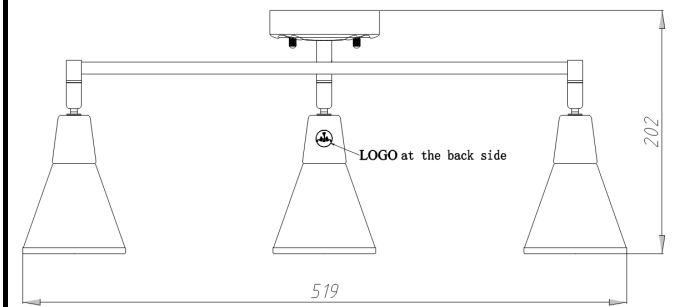

Instruction

Collection: SPOT
Series: LUTHER
Model: ECO008-03-G
Wall & ceiling

- Wall & ceiling

3 x E14 (40W)

MAYTONI
DECORATIVE LIGHTING

www.maytoni.de