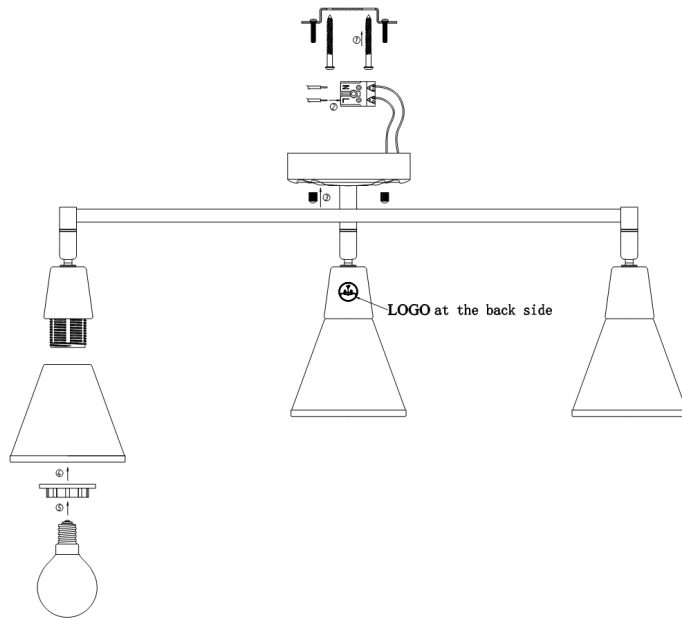

Instruction

Collection: SPOT
Series: LUTHER
Model: ECO008-03-G
Wall & ceiling

- Wall & ceiling

3 x E14 (40W)

MAYTONI
DECORATIVE LIGHTING

www.maytoni.de