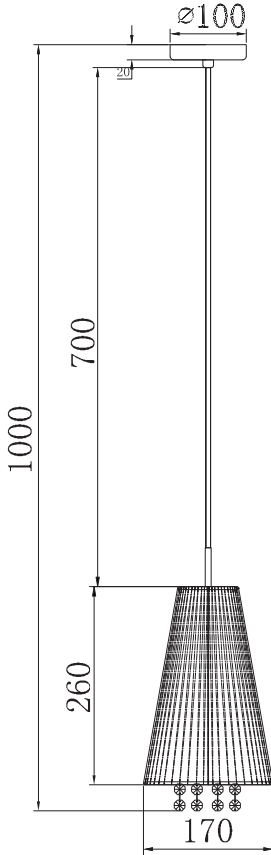

Instruction

Collection: Fusion
Series: Assol
Model: F002-11-N
Ceiling

A = 9

1 x E14 (40w)

MAYTONI
DECORATIVE LIGHTING

www.maytoni.de