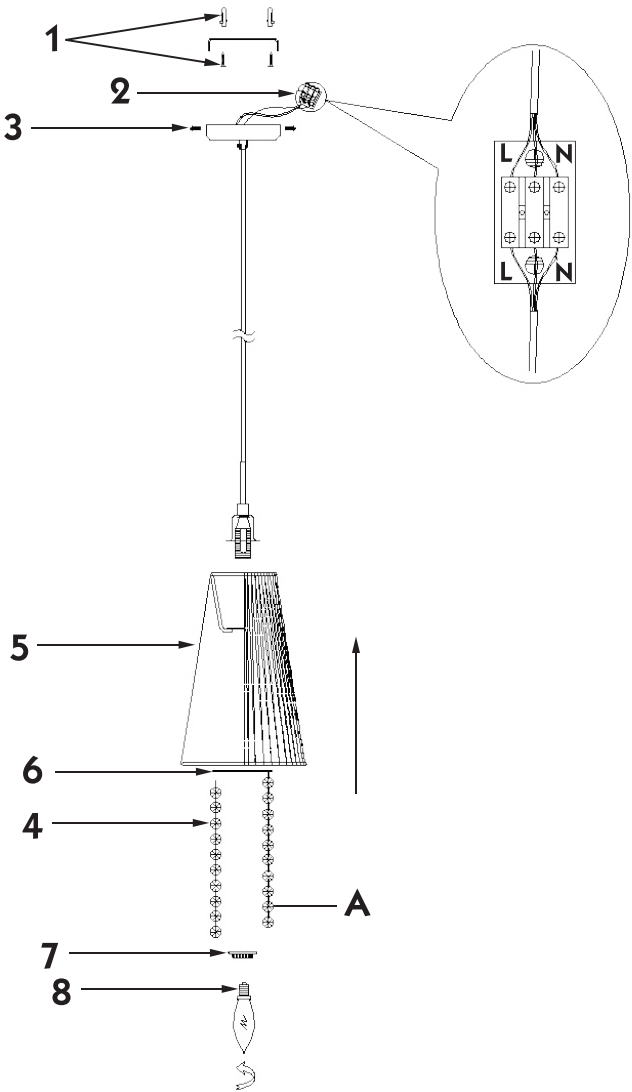

Instruction

Collection: Fusion
Series: Assol
Model: F002-11-N
Ceiling

A = 9

1 x E14 (40w)

MAYTONI
DECORATIVE LIGHTING

www.maytoni.de