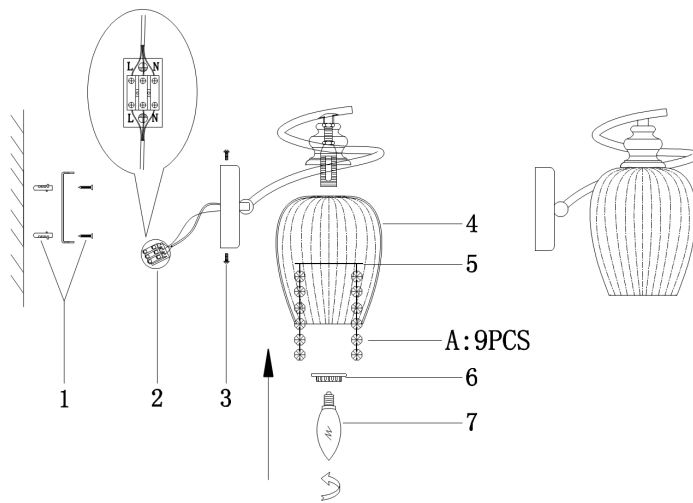

Instruction

Collection: MODERN

Series: BLUES

Model: F003-01-N

Wall

- Wall

1 x E14 (40W)

MAYTONI
DECORATIVE LIGHTING