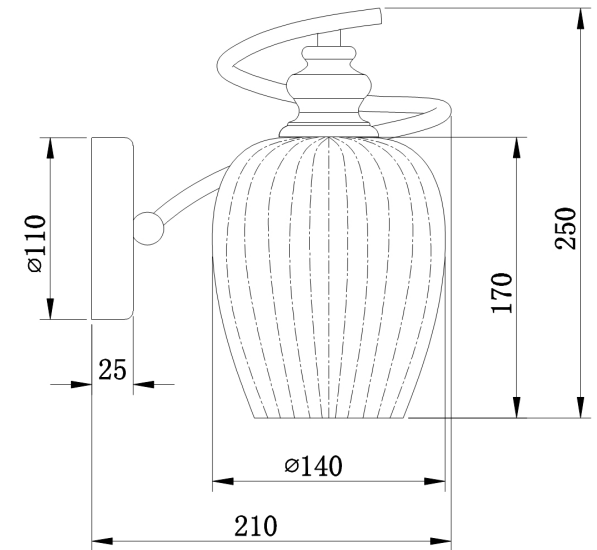

Instruction

Collection: MODERN

Series: BLUES

Model: F003-01-N

Wall

- Wall

1 x E14 (40W)

MAYTONI
DECORATIVE LIGHTING