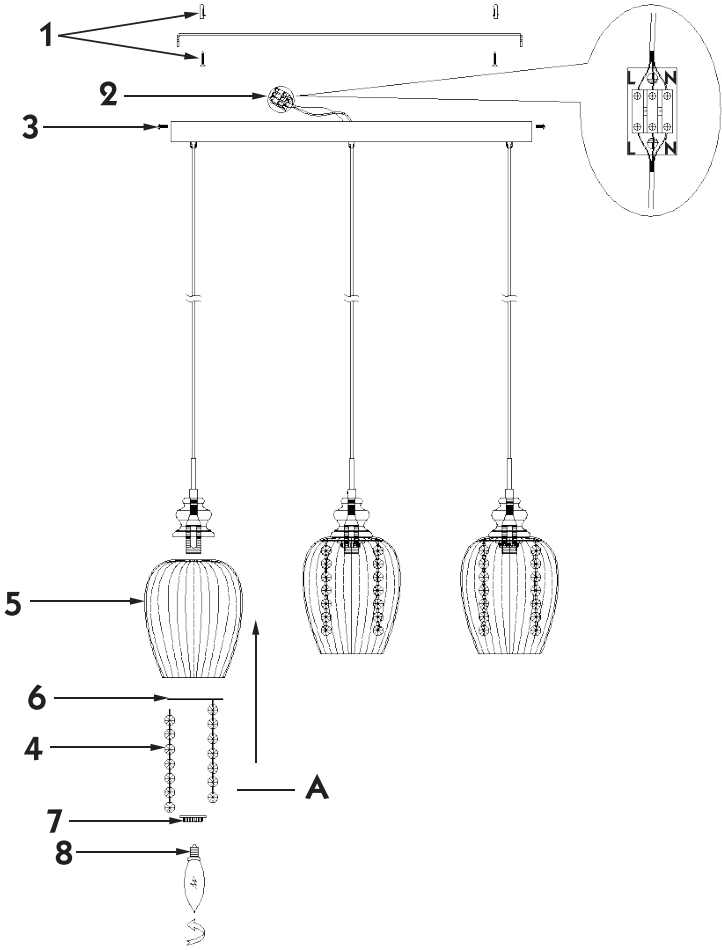

Instruction

Collection: Fusion
Series: Blues
Model: F003-33-N
Ceiling

A = 27

3 x E14 (40w)

MAYTONI
DECORATIVE LIGHTING

www.maytoni.de