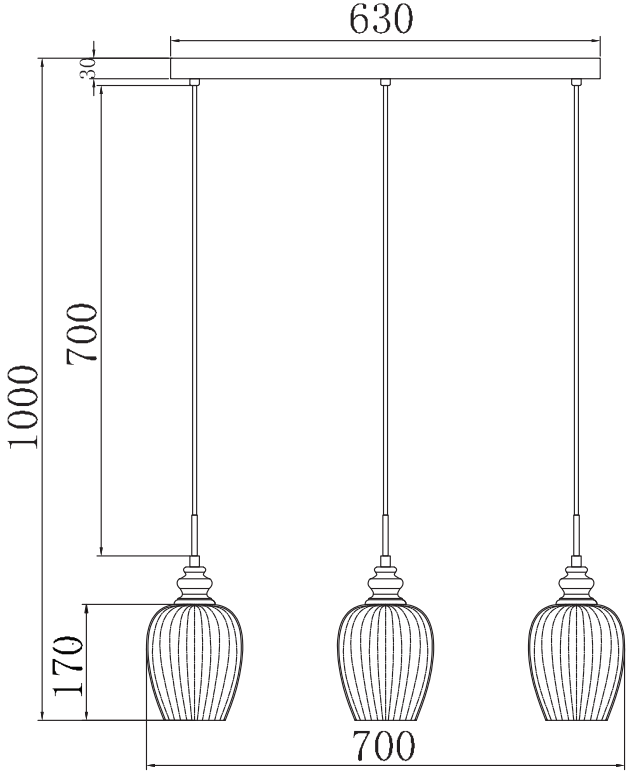

Instruction

Collection: Fusion
Series: Blues
Model: F003-33-N
Ceiling

A = 27

3 x E14 (40w)

MAYTONI
DECORATIVE LIGHTING

www.maytoni.de