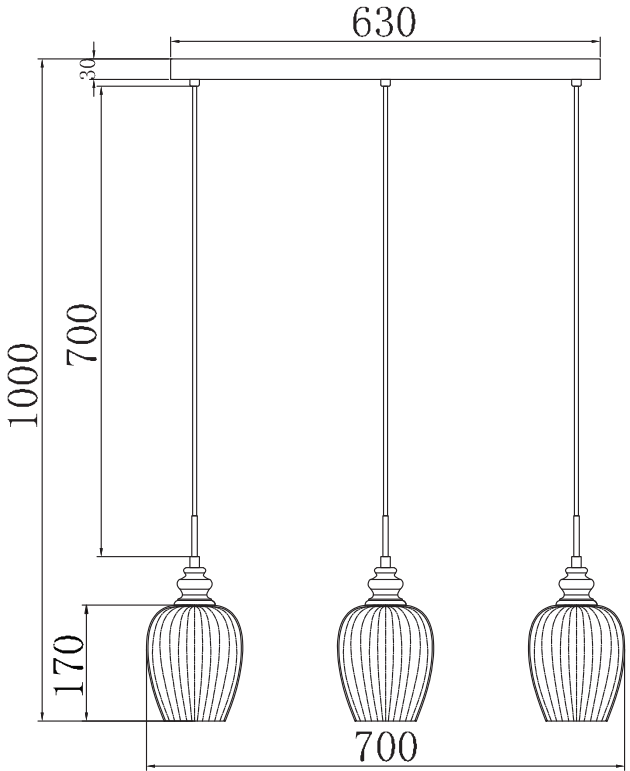

Instruction

Collection: Fusion
Series: Blues
Model: F004-33-N
Ceiling

A = 27

3 x E14 (40w)

MAYTONI
DECORATIVE LIGHTING

www.maytoni.de