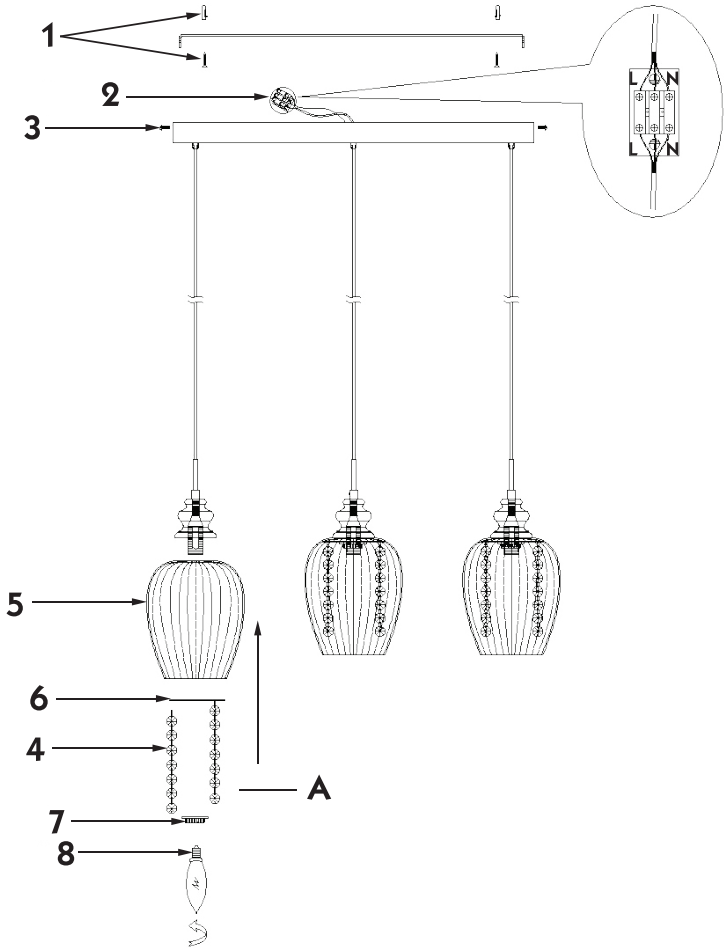

Instruction

Collection: Fusion
Series: Blues
Model: F004-33-N
Ceiling

A = 27

3 x E14 (40w)

MAYTONI
DECORATIVE LIGHTING

www.maytoni.de