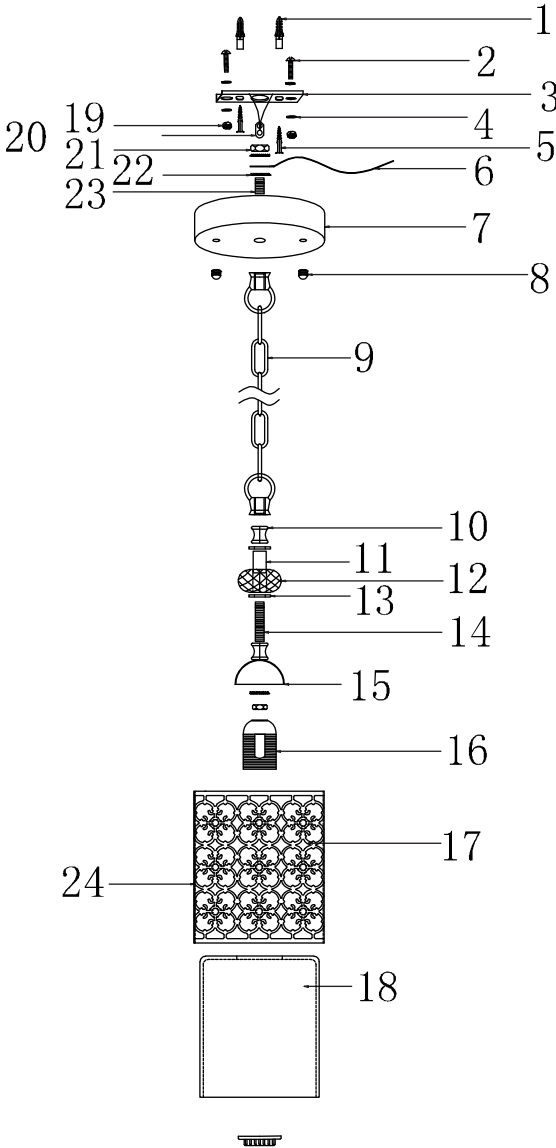

Instruction

Collection: Fusion
 Series: Sherborn
 Model: F015-11-G
 Ceiling

 1 x E27 (60w)

MAYTONI
 DECORATIVE LIGHTING

www.maytoni.de