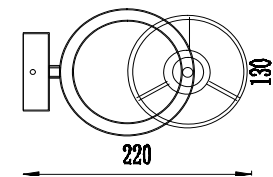

Instruction

H010WL-01N

1 x E14 (40W)

Model: H010WL-01N
Collection: House
Series: Armony

Wall Lamps