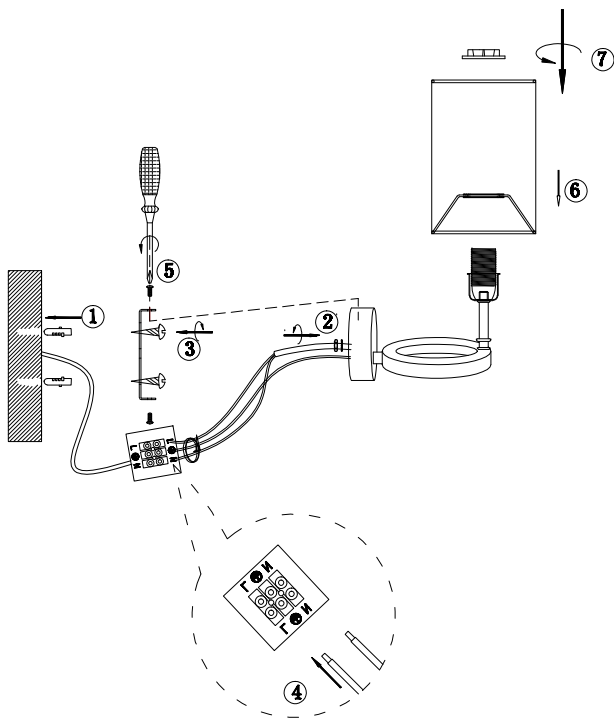

Instruction

H010WL-01N

1 x E14 (40W)

Model: H010WL-01N
Collection: House
Series: Armony

Wall Lamps