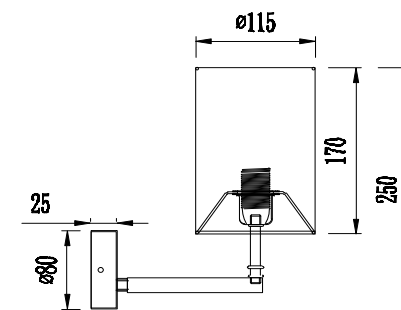

Instruction

H010WL-01N

1 x E14 (40W)

Model: H010WL-01N
Collection: House
Series: Armony

Wall Lamps