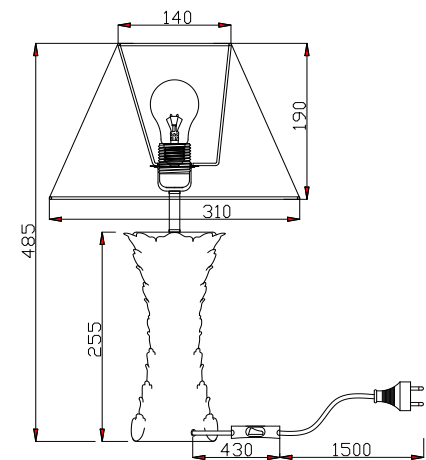

Instruction

H012TL-01G

1 x E27 (40W)

Model: H012TL-01G
Collection: House
Series: Marte

Table Lamps