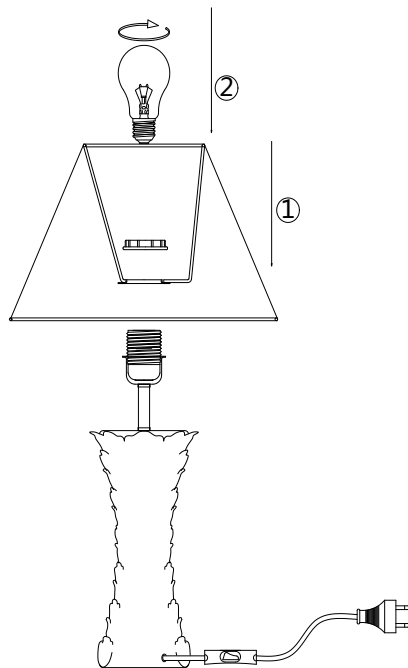

Instruction

H012TL-01G

1 x E27 (40W)

Model: H012TL-01G
Collection: House
Series: Marte

Table Lamps