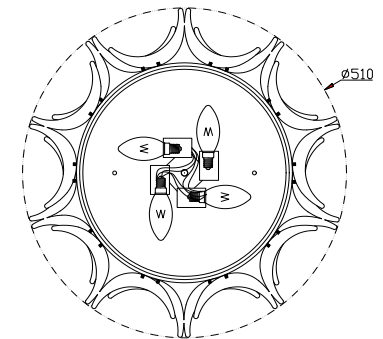

Instruction

H013CL-04G

4 x E14 (40W)

Model: H013CL-04G
Collection: House
Series: Cima

Ceiling Lamps