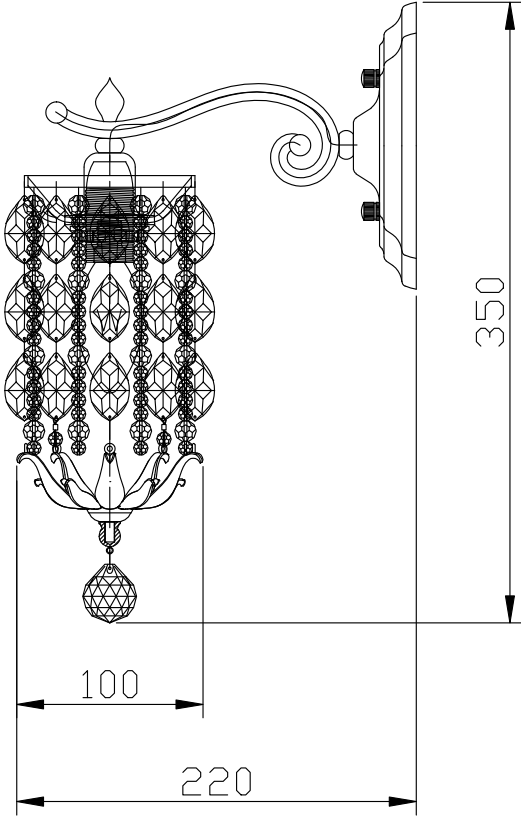

# Instruction

Collection: House  
Series: Ronta  
Model: H107-01-R  
Wall-mounted

A=5  
B=5  
C=10  
D=1

  
1 x E14 (60w)

**MAYTONI**  
DECORATIVE LIGHTING

[www.maytoni.de](http://www.maytoni.de)