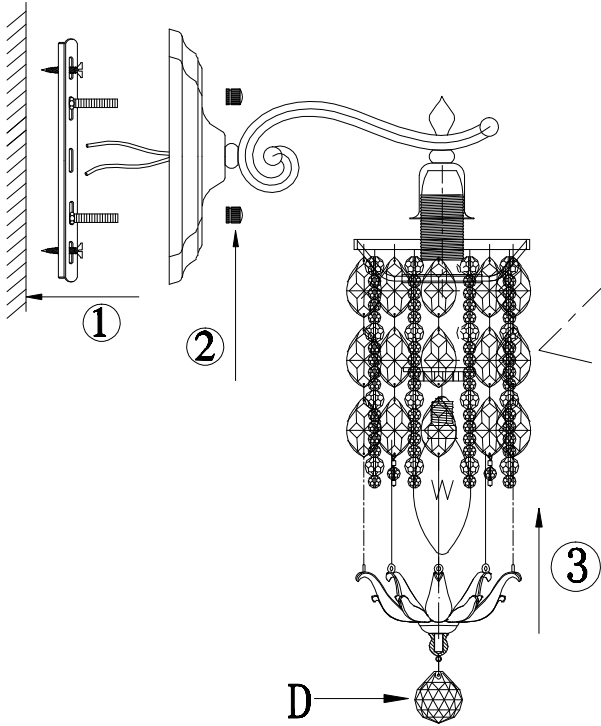

# Instruction

Collection: House  
Series: Ronta  
Model: H107-01-R  
Wall-mounted

A=5  
B=5  
C=10  
D=1

  
1 x E14 (60w)

**MAYTONI**  
DECORATIVE LIGHTING

[www.maytoni.de](http://www.maytoni.de)