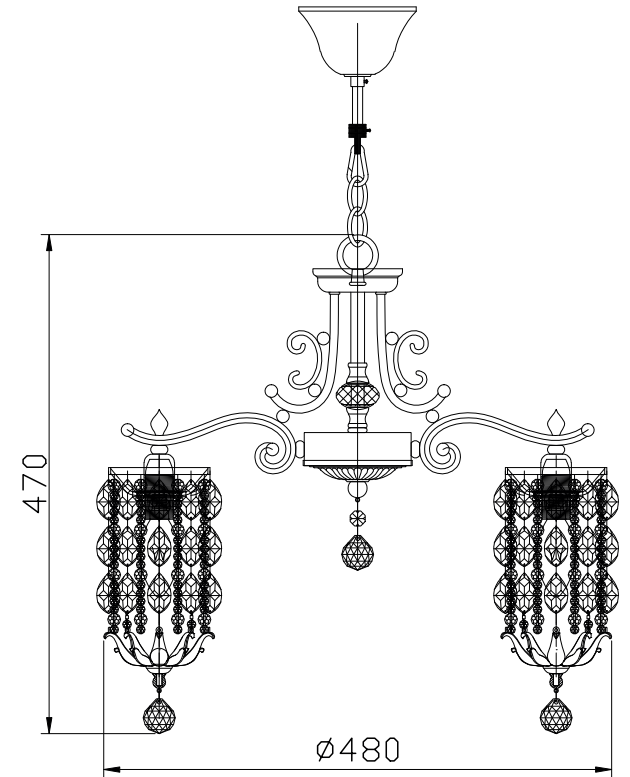

# Instruction

Collection: House  
 Series: Ronta  
 Model: H107-05-R  
 Suspended

A=25  
 B=25  
 C=50  
 D=5  
 E=1

5 x E14 (60w)

**MAYTONI**  
 DECORATIVE LIGHTING

www.maytoni.de