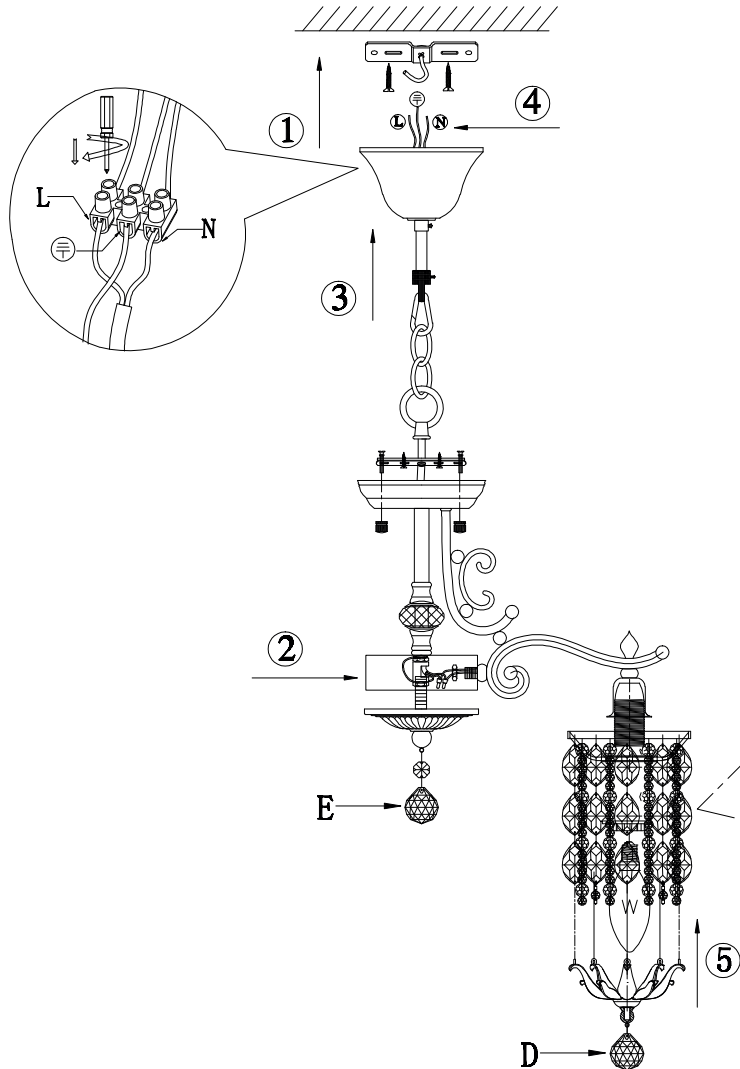

# Instruction

Collection: House  
 Series: Ronta  
 Model: H107-05-R  
 Suspended

A=25  
 B=25  
 C=50  
 D=5  
 E=1

5 x E14 (60w)

**MAYTONI**  
 DECORATIVE LIGHTING

www.maytoni.de