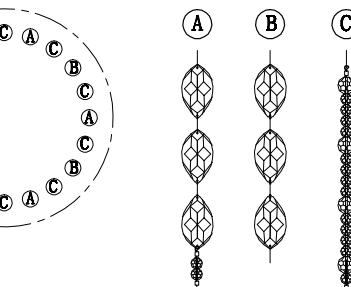

# Instruction

Collection: House  
 Series: Ronta  
 Model: H107-05-R  
 Suspended

A=25  
 B=25  
 C=50  
 D=5  
 E=1

5 x E14 (60w)

**MAYTONI**  
 DECORATIVE LIGHTING

www.maytoni.de