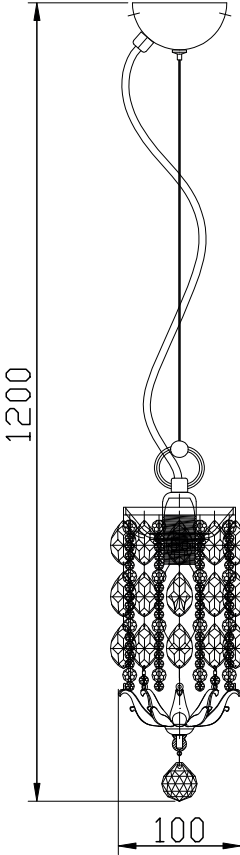

# Instruction

Collection: House  
 Series: Ronta  
 Model: H107-11-R  
 Ceiling

A=5  
 B=5  
 C=10  
 D=1

  
 1 x E14 (60w)

**MAYTONI**  
 DECORATIVE LIGHTING

[www.maytoni.de](http://www.maytoni.de)