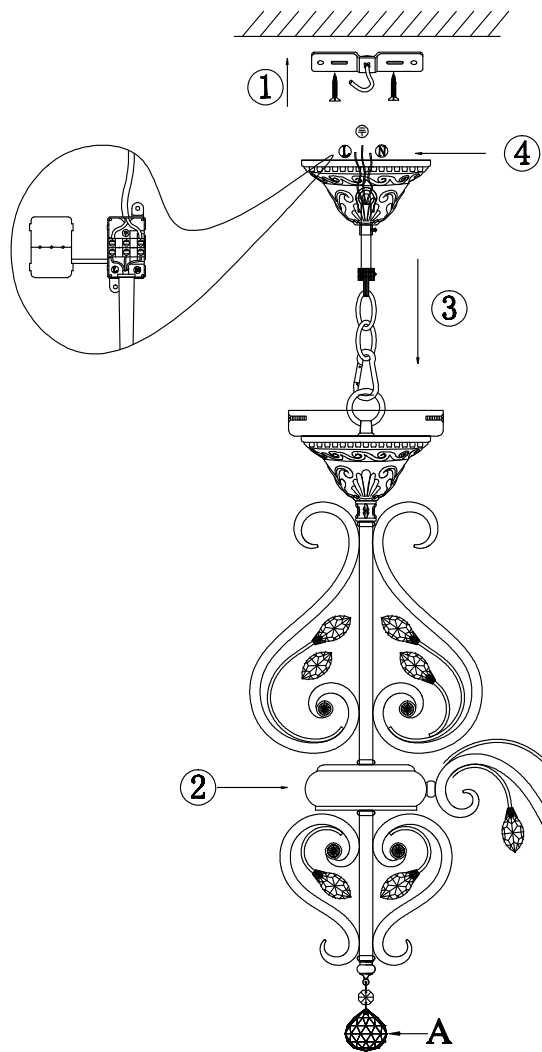

Instruction

Collection: House
Series: Leaves
Model: H109-06-R
Suspended

A=1

– Suspended

6 x E14 (60w)

MAYTONI
DECORATIVE LIGHTING

www.maytoni.de