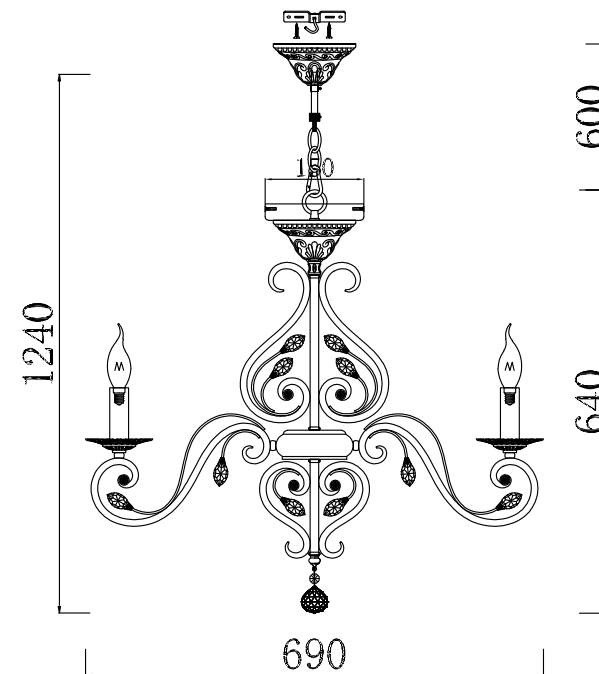

Instruction

Collection: House
Series: Leaves
Model: H109-06-R
Suspended

A=1

– Suspended

6 x E14 (60w)

MAYTONI
DECORATIVE LIGHTING

www.maytoni.de