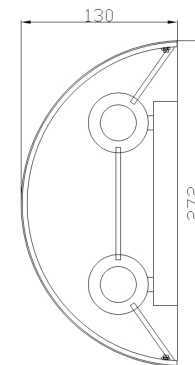

# Instruction

Collection: HOUSE  
Series: MESSINA  
Model: H223-WL-02-G  
Wall

  
2 x E14 (40W)

**MAYTONI**  
DECORATIVE LIGHTING  
[www.maytoni.de](http://www.maytoni.de)