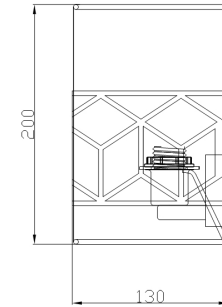

# Instruction

Collection: HOUSE  
Series: MESSINA  
Model: H223-WL-02-G  
Wall

  
2 x E14 (40W)

**MAYTONI**  
DECORATIVE LIGHTING  
[www.maytoni.de](http://www.maytoni.de)