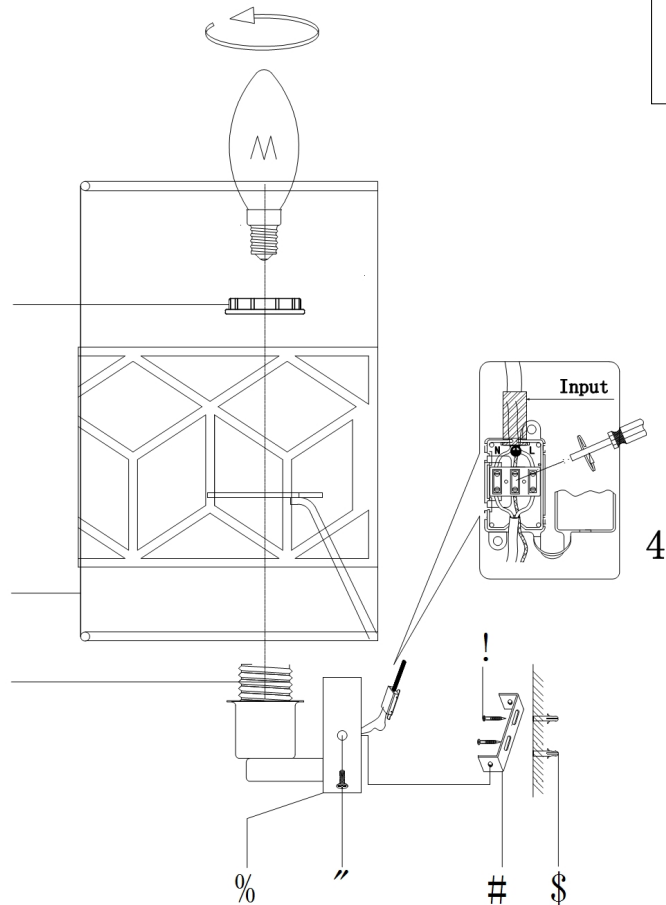

# Instruction

Collection: HOUSE  
Series: MESSINA  
Model: H223-WL-02-G  
Wall

  
2 x E14 (40W)

**MAYTONI**  
DECORATIVE LIGHTING  
[www.maytoni.de](http://www.maytoni.de)