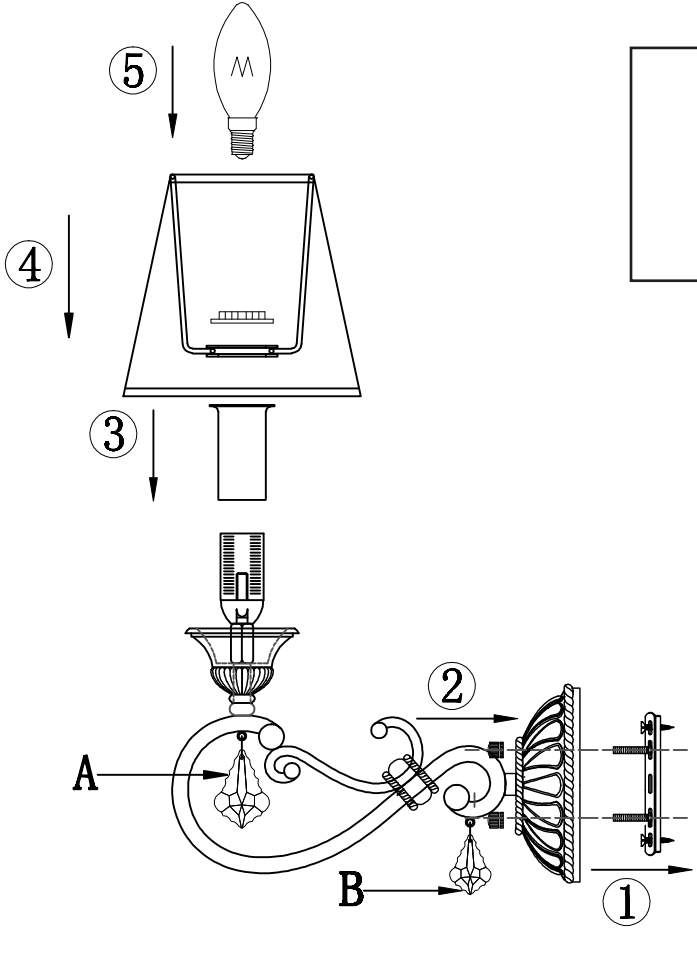

Instruction

Collection: House
 Series: Valbonne
 Model: H258-WL-01-G
 Wall-mounted

A=1
 B=1

 - Wall-mounted

 1 x E14 (40w)

MAYTONI
 DECORATIVE LIGHTING
www.maytoni.de