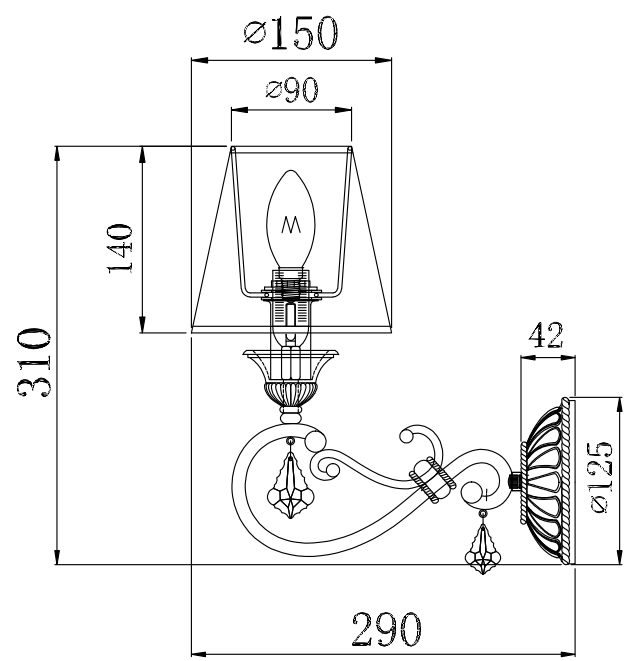

Instruction

Collection: House
 Series: Valbonne
 Model: H258-WL-01-G
 Wall-mounted

A=1
 B=1

 - Wall-mounted

 1 x E14 (40w)

MAYTONI
 DECORATIVE LIGHTING
www.maytoni.de