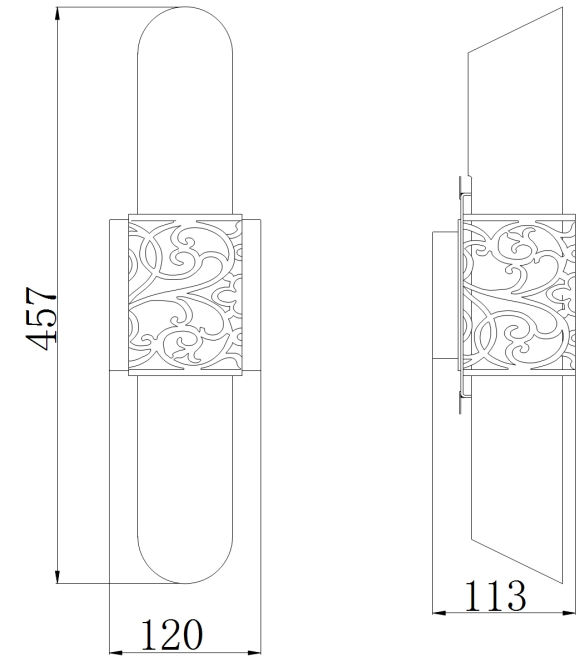

Instruction

Collection: HOUSE

Series: VENERA

Model: H260-02-N

Wall

- Wall

2 x E14 (40W)

MAYTONI
DECORATIVE LIGHTING