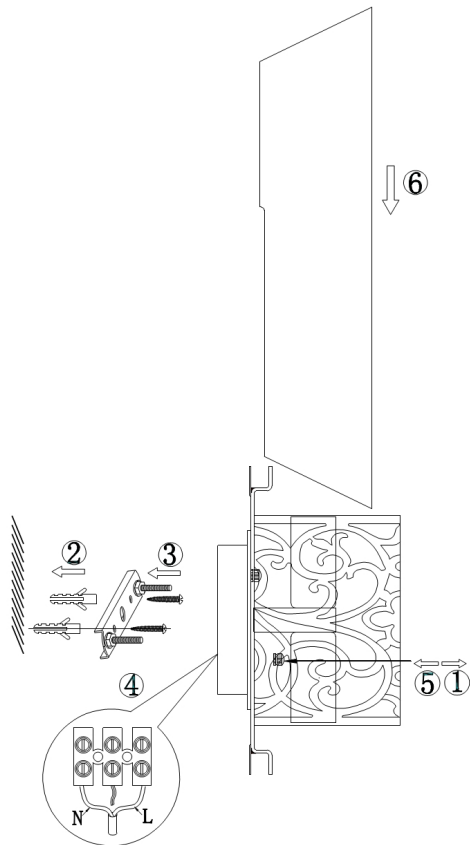

Instruction

Collection: HOUSE

Series: VENERA

Model: H260-02-N

Wall

- Wall

2 x E14 (40W)

MAYTONI
DECORATIVE LIGHTING