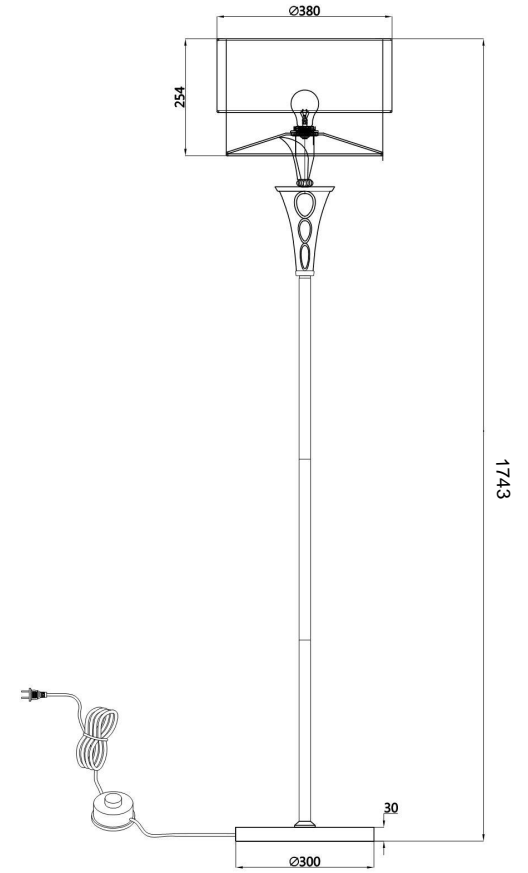

Instruction

Collection: HOUSE
Series: LILLIAN
Model: H311-FL-01-G
Mobile

- Mobile

1 x E27 (100W)

MAYTONI
DECORATIVE LIGHTING

www.maytoni.de