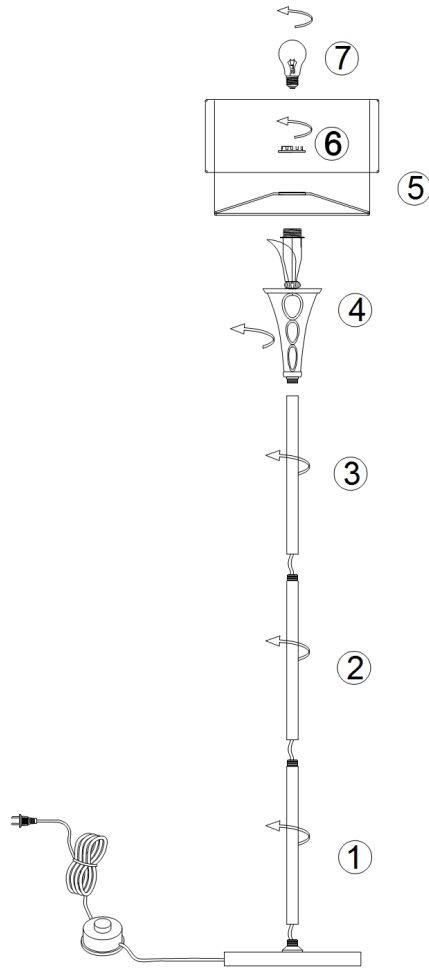

Instruction

Collection: HOUSE
Series: LILLIAN
Model: H311-FL-01-G
Mobile

- Mobile

1 x E27 (100W)

MAYTONI
DECORATIVE LIGHTING

www.maytoni.de