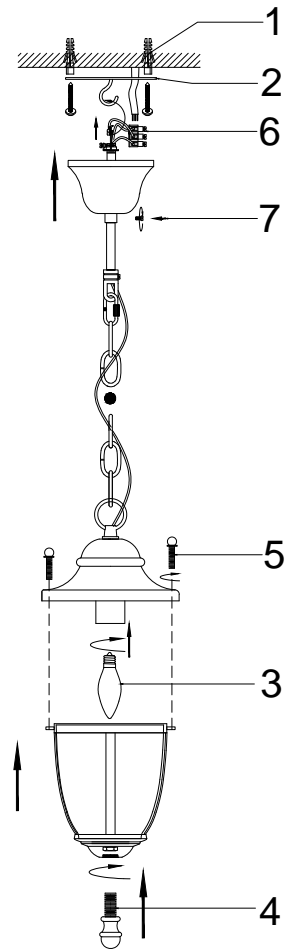

# Instruction

H356-PL-01-BZ

1 x E14 (60W)

Model: H356-PL-01-BZ  
Collection: House  
Series: Zeil

Pendant Lamps