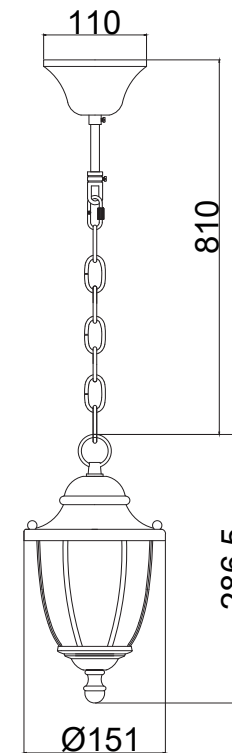

# Instruction

H356-PL-01-BZ

1 x E14 (60W)

Model: H356-PL-01-BZ  
Collection: House  
Series: Zeil

Pendant Lamps