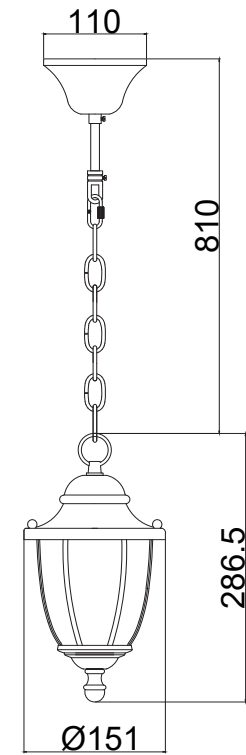

Instruction

H356-PL-01-CH

1 x E14 (60W)

Model: H356-PL-01-CH
Collection: House
Series: Zeil

Pendant Lamps