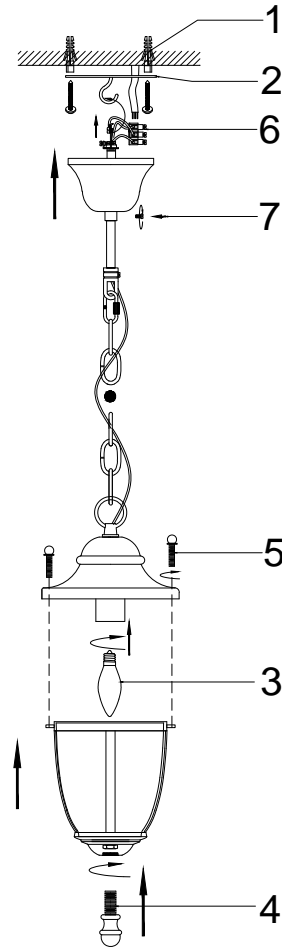

Instruction

H356-PL-01-CH

1 x E14 (60W)

Model: H356-PL-01-CH
Collection: House
Series: Zeil

Pendant Lamps