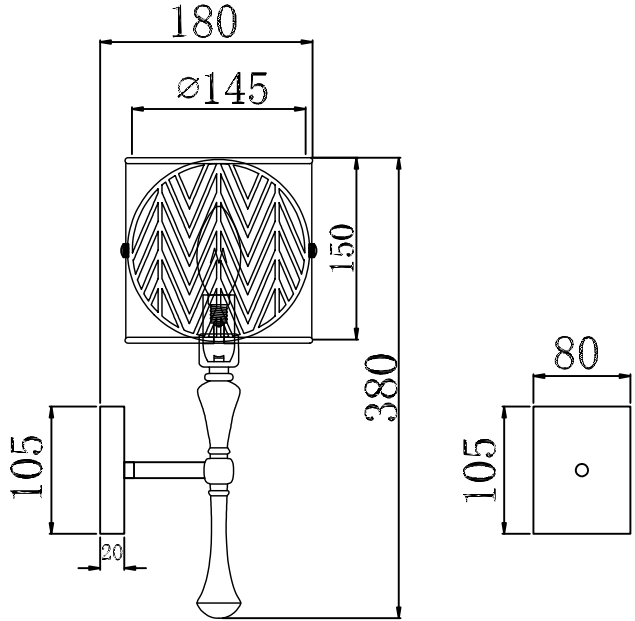

# Instruction

Collection: House  
Series: Leaf  
Model: H425-WL-01-G  
Wall-mounted

– Wall-mounted

1 x E14 (40w)

**MAYTONI**  
DECORATIVE LIGHTING

[www.maytoni.de](http://www.maytoni.de)