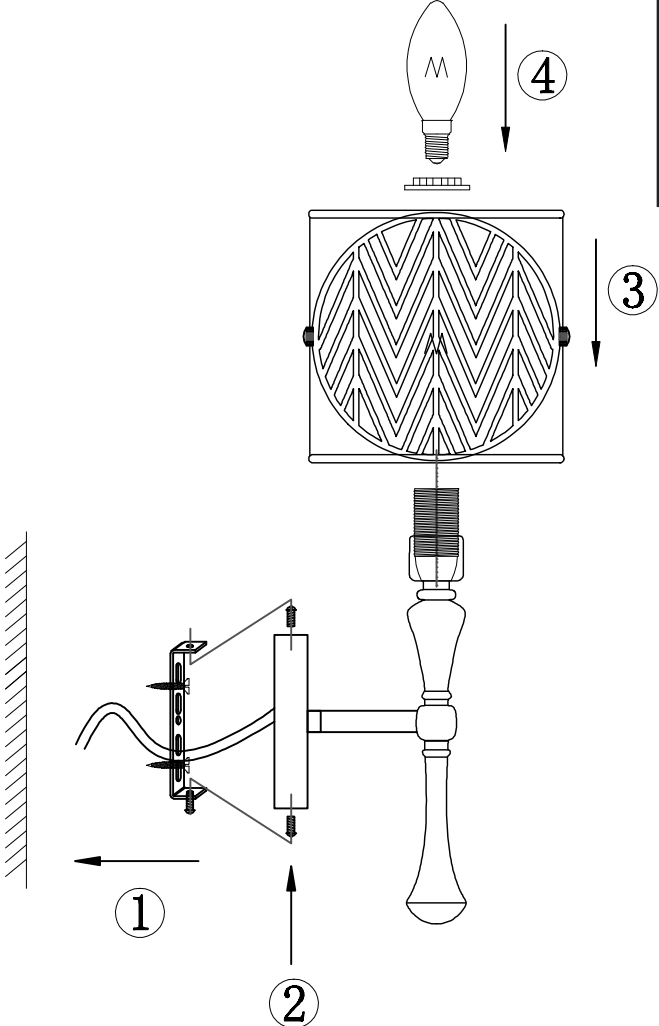

# Instruction

Collection: House  
Series: Leaf  
Model: H425-WL-01-G  
Wall-mounted

– Wall-mounted

1 x E14 (40w)

**MAYTONI**  
DECORATIVE LIGHTING

[www.maytoni.de](http://www.maytoni.de)