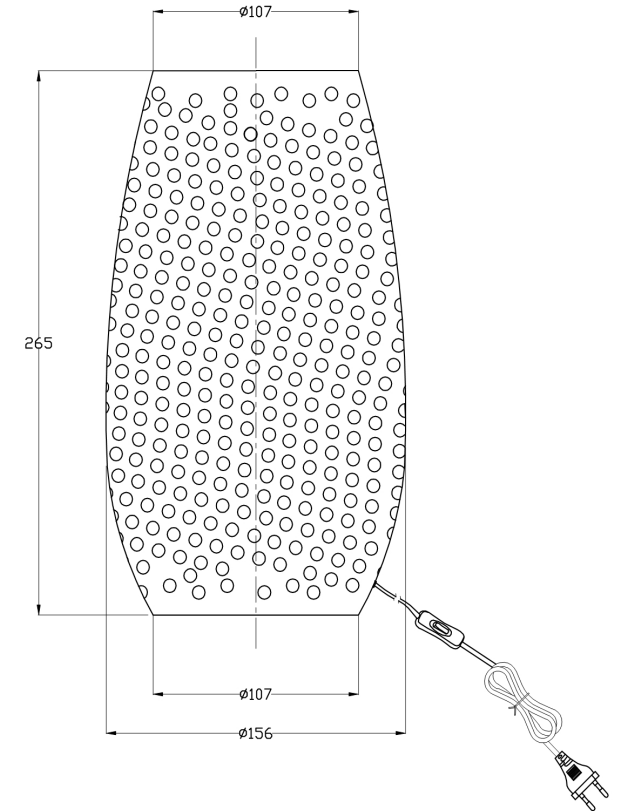

Instruction

Collection: HOUSE

Series: NERIDA

Model: H448-01-W

Mobile

- Mobile

1 x E27 (60W)

MAYTONI
DECORATIVE LIGHTING