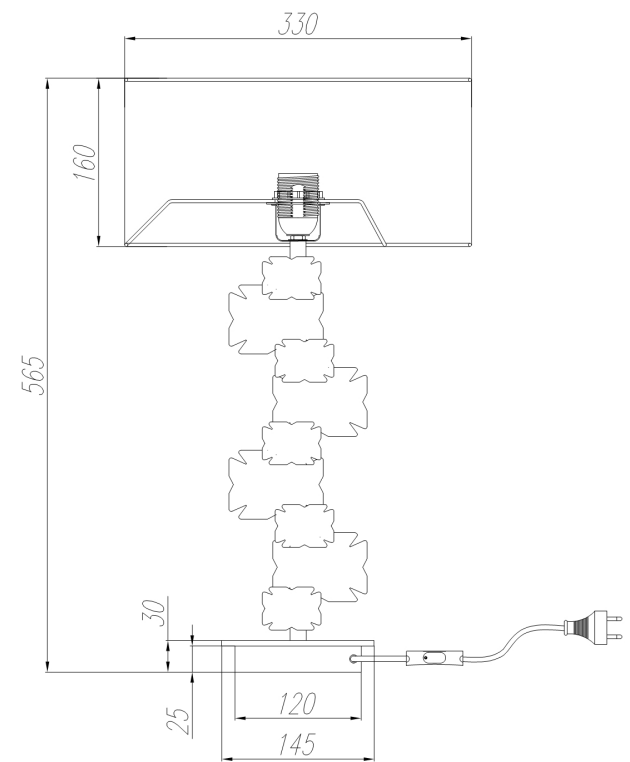

# Instruction

Collection: HOUSE  
Series: VALENCIA  
Model: H601TL-01BS  
Mobile

  
1 x E27 (60W)

**MAYTONI**  
DECORATIVE LIGHTING  
[www.maytoni.de](http://www.maytoni.de)