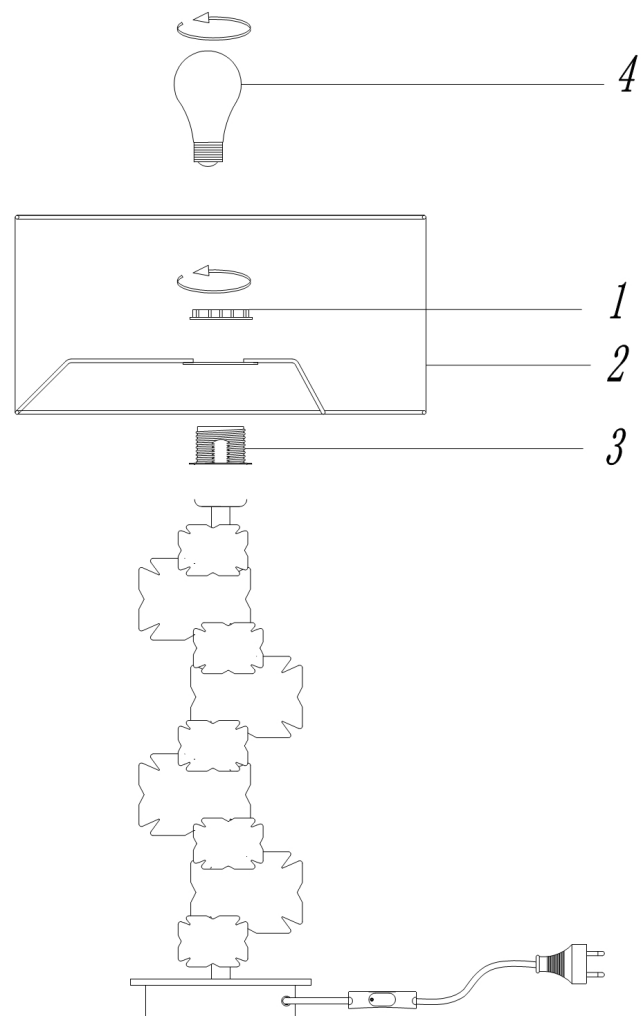

# Instruction

Collection: HOUSE  
Series: VALENCIA  
Model: H601TL-01BS  
Mobile

  
1 x E27 (60W)

**MAYTONI**  
DECORATIVE LIGHTING  
[www.maytoni.de](http://www.maytoni.de)