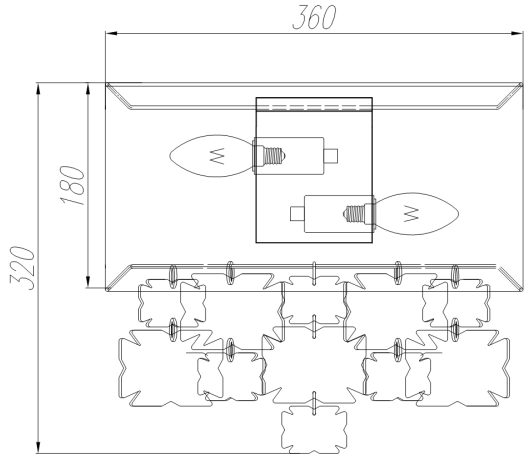

Instruction

Collection: HOUSE
Series: VALENCIA
Model: H601WL-02BS
Wall

- Wall

2 x E14 (40W)

MAYTONI
DECORATIVE LIGHTING

www.maytoni.de