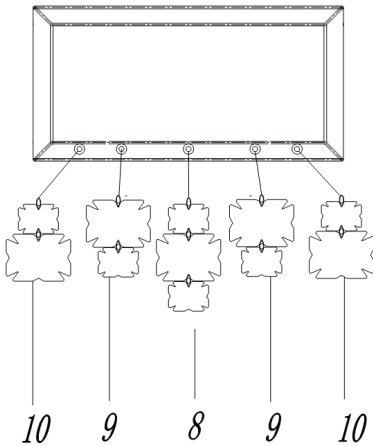

Instruction

Collection: HOUSE
Series: VALENCIA
Model: H601WL-02BS
Wall

- Wall

2 x E14 (40W)

MAYTONI
DECORATIVE LIGHTING

www.maytoni.de