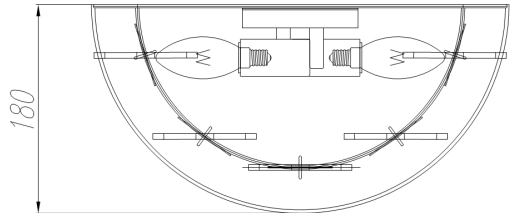

Instruction

Collection: HOUSE
Series: VALENCIA
Model: H601WL-02BS
Wall

- Wall

2 x E14 (40W)

MAYTONI
DECORATIVE LIGHTING

www.maytoni.de