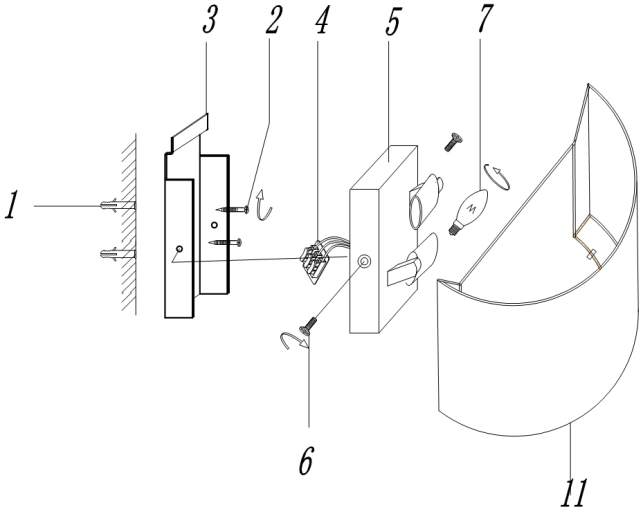

Instruction

Collection: HOUSE
Series: VALENCIA
Model: H601WL-02BS
Wall

- Wall

2 x E14 (40W)

MAYTONI
DECORATIVE LIGHTING

www.maytoni.de